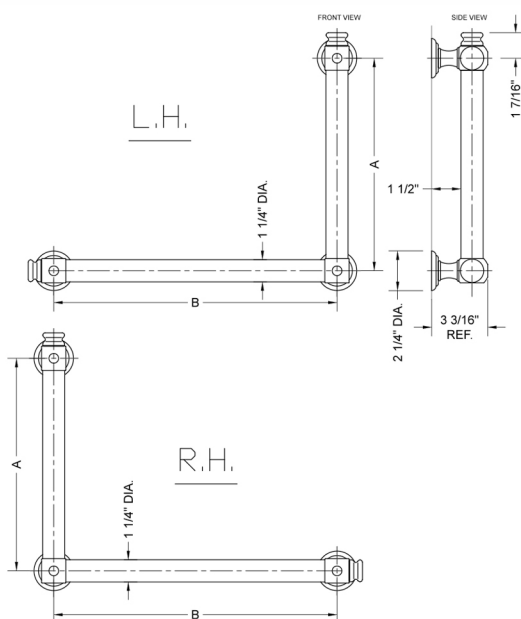

G60 12H x 12W 90° Grab Bar

Model #: **G60-12H-12W-**

FEATURES:

- ADA compliant when properly installed
- All brass construction, fully polished & plated
- All grab bars can be custom sized. Contact JACLO for pricing & availability
- Optional handshower sliders and toilet paper/wash cloth holders can be added only upon initial order
- Grab bars over 32" REQUIRE a middle post

SPECIFICATION DRAWING:

BRASS LUXURY GRAB BAR			
PART. #	DESCRIPTION	A H	B W
G60-12H-12W	CENTER TO CENTER	12"	12"
G60-12H-16W	CENTER TO CENTER	12"	16"
G60-12H-24W	CENTER TO CENTER	12"	24"
G60-12H-32W	CENTER TO CENTER	12"	32"
G60-16H-12W	CENTER TO CENTER	16"	12"
G60-16H-16W	CENTER TO CENTER	16"	16"
G60-16H-24W	CENTER TO CENTER	16"	24"
G60-16H-32W	CENTER TO CENTER	16"	32"
G60-24H-12W	CENTER TO CENTER	24"	12"
G60-24H-16W	CENTER TO CENTER	24"	16"
G60-24H-24W	CENTER TO CENTER	24"	24"
G60-24H-32W	CENTER TO CENTER	24"	32"
G60-32H-12W	CENTER TO CENTER	32"	12"
G60-32H-16W	CENTER TO CENTER	32"	16"
G60-32H-24W	CENTER TO CENTER	32"	24"
G60-32H-32W	CENTER TO CENTER	32"	32"