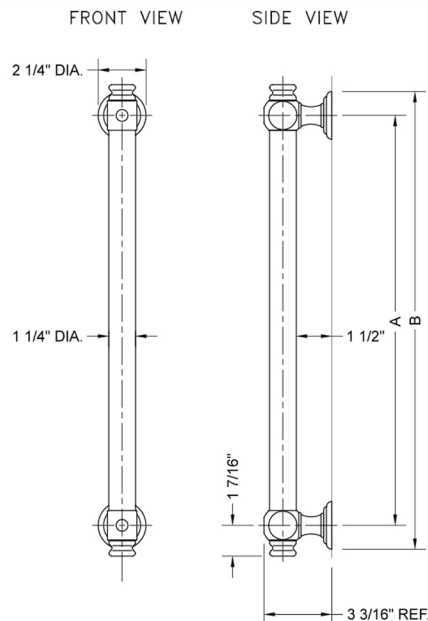

## 12" G60 Straight Grab Bar

**Model #: G60-12-**

### FEATURES:

- ADA compliant when properly installed
- All brass construction, fully polished & plated
- All grab bars can be custom sized. Contact JACLO for pricing & availability
- Optional handshower sliders and toilet paper/wash cloth holders can be added only upon initial order
- Grab bars over 32" REQUIRE a middle post

### SPECIFICATION DRAWING:

BRASS LUXURY GRAB BAR			
PART. #	DESCRIPTION	A	B
G60-12-XX	12" CENTER TO CENTER	12"	14 1/4"
G60-16-XX	16" CENTER TO CENTER	16"	18 1/4"
G60-18-XX	18" CENTER TO CENTER	18"	20 1/4"
G60-24-XX	24" CENTER TO CENTER	24"	24 1/4"
G60-32-XX	32" CENTER TO CENTER	32"	34 1/4"
*NOTE: GRAB BARS OVER 32" REQUIRE A MIDDLE POST			
G60-36-XX	36" CENTER TO CENTER	36"	38 1/4"
G60-42-XX	42" CENTER TO CENTER	42"	44 1/4"
G60-48-XX	48" CENTER TO CENTER	48"	50 1/4"
G60-60-XX	60" CENTER TO CENTER	60"	62 1/4"