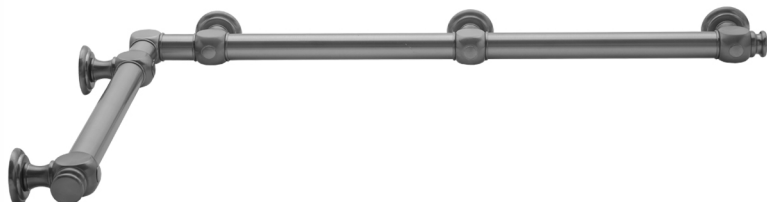

G60 12" x 48" Inside Corner Grab Bar

Model #: G60-12-48-IC-

FEATURES:

- ADA compliant when properly installed
- All brass construction, fully polished & plated
- All grab bars can be custom sized. Contact JACLO for pricing & availability
- Optional handshower sliders and toilet paper/wash cloth holders can be added only upon initial order
- Grab bars over 32" REQUIRE a middle post

AVAILABLE FINISHES:

Polished Chrome (PCH)	Satin Chrome (SC)	Bronze Umber (BU)
Satin Nickel (SN)	Pewter (PEW)	Caramel Bronze (CB)
Polished Nickel (PN)	Antique Brass (AB)	Antique Copper (ACU)
Oil-Rubbed Bronze (ORB)	Polished Brass (PB)	Polished Copper (PCU)
Vintage Bronze (VB)	Satin Brass (SB)	Matte Black (MBK)
Satin Gold (SG)	Polished Gold (PG)	Black Nickel (BKN)
Bombay Gold (BG)	Jewelers Gold (JG)	Europa Bronze (EB)
White (WH)	Sedona Beige (SDB)	Tristan Brass (TB)
Unlacquered Brass (ULB)	Satin Copper (SCU)	