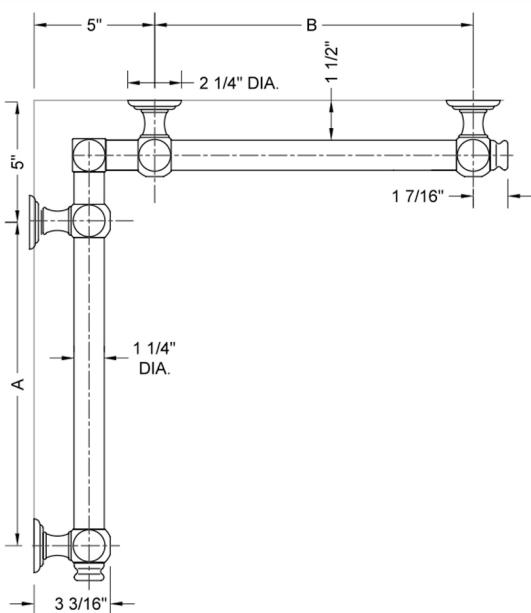

## G60 12" x 36" Inside Corner Grab Bar

Model #: G60-12-36-IC-

### FEATURES:

- ADA compliant when properly installed
- All brass construction, fully polished & plated
- All grab bars can be custom sized. Contact JACLO for pricing & availability
- Optional handshower sliders and toilet paper/wash cloth holders can be added only upon initial order
- Grab bars over 32" REQUIRE a middle post

### SPECIFICATION DRAWING:

BRASS LUXURY GRAB BAR							
PART. #	DESCRIPTION	A	B	PART. #	DESCRIPTION	A	B
G60-12-12-IC	CENTER OF POST	12"	12"	G60-24-36-IC	CENTER OF POST	24"	36"
G60-12-16-IC	CENTER OF POST	12"	16"	G60-24-48-IC	CENTER OF POST	24"	48"
G60-12-24-IC	CENTER OF POST	12"	24"	G60-24-60-IC	CENTER OF POST	24"	60"
G60-12-32-IC	CENTER OF POST	12"	32"				
				G60-32-32-IC	CENTER OF POST	32"	32"
G60-12-36-IC	CENTER OF POST	12"	36"	G60-32-36-IC	CENTER OF POST	32"	36"
G60-12-48-IC	CENTER OF POST	12"	48"	G60-32-48-IC	CENTER OF POST	32"	48"
G60-12-60-IC	CENTER OF POST	12"	60"	G60-32-60-IC	CENTER OF POST	32"	60"
G60-16-16-IC	CENTER OF POST	16"	16"	G60-36-36-IC	CENTER OF POST	36"	36"
G60-16-24-IC	CENTER OF POST	16"	24"	G60-36-48-IC	CENTER OF POST	36"	48"
G60-16-32-IC	CENTER OF POST	16"	32"	G60-36-60-IC	CENTER OF POST	36"	60"
G60-16-36-IC	CENTER OF POST	16"	36"	G60-48-48-IC	CENTER OF POST	48"	48"
G60-16-48-IC	CENTER OF POST	16"	48"	G60-48-60-IC	CENTER OF POST	48"	60"
G60-16-60-IC	CENTER OF POST	16"	60"				
				G60-60-60-IC	CENTER OF POST	60"	60"
G60-24-24-IC	CENTER OF POST	24"	24"				
G60-24-32-IC	CENTER OF POST	24"	32"				