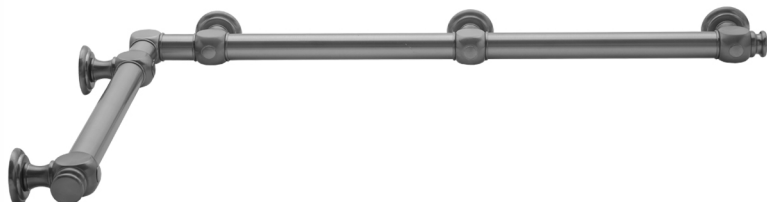

## G60 12" x 36" Inside Corner Grab Bar

Model #: G60-12-36-IC-

### FEATURES:

- ADA compliant when properly installed
- All brass construction, fully polished & plated
- All grab bars can be custom sized. Contact JACLO for pricing & availability
- Optional handshower sliders and toilet paper/wash cloth holders can be added only upon initial order
- Grab bars over 32" REQUIRE a middle post

### AVAILABLE FINISHES:

Polished Chrome (PCH)	Satin Chrome (SC)	Bronze Umber (BU)
Satin Nickel (SN)	Pewter (PEW)	Caramel Bronze (CB)
Polished Nickel (PN)	Antique Brass (AB)	Antique Copper (ACU)
Oil-Rubbed Bronze (ORB)	Polished Brass (PB)	Polished Copper (PCU)
Vintage Bronze (VB)	Satin Brass (SB)	Matte Black (MBK)
Satin Gold (SG)	Polished Gold (PG)	Black Nickel (BKN)
Bombay Gold (BG)	Jewelers Gold (JG)	Europa Bronze (EB)
White (WH)	Sedona Beige (SDB)	Tristan Brass (TB)
Unlacquered Brass (ULB)	Satin Cooper (SCU)	