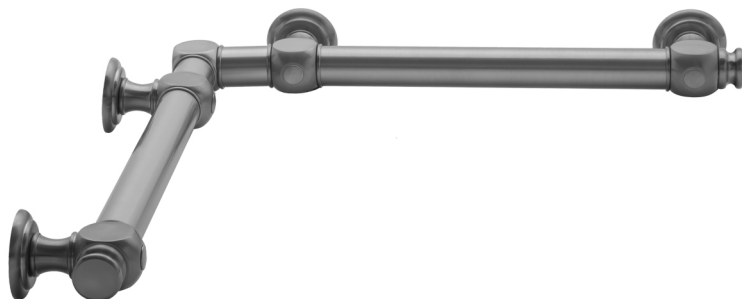

G60 12" x 32" Inside Corner Grab Bar

Model #: G60-12-32-IC-

FEATURES:

- ADA compliant when properly installed
- All brass construction, fully polished & plated
- All grab bars can be custom sized. Contact JACLO for pricing & availability
- Optional handshower sliders and toilet paper/wash cloth holders can be added only upon initial order
- Grab bars over 32" REQUIRE a middle post

AVAILABLE FINISHES:

Polished Chrome (PCH)	Satin Chrome (SC)	Bronze Umber (BU)
Satin Nickel (SN)	Pewter (PEW)	Caramel Bronze (CB)
Polished Nickel (PN)	Antique Brass (AB)	Antique Copper (ACU)
Oil-Rubbed Bronze (ORB)	Polished Brass (PB)	Polished Copper (PCU)
Vintage Bronze (VB)	Satin Brass (SB)	Matte Black (MBK)
Satin Gold (SG)	Polished Gold (PG)	Black Nickel (BKN)
Bombay Gold (BG)	Jewelers Gold (JG)	Europa Bronze (EB)
White (WH)	Sedona Beige (SDB)	Tristan Brass (TB)
Unlacquered Brass (ULB)	Satin Cooper (SCU)	