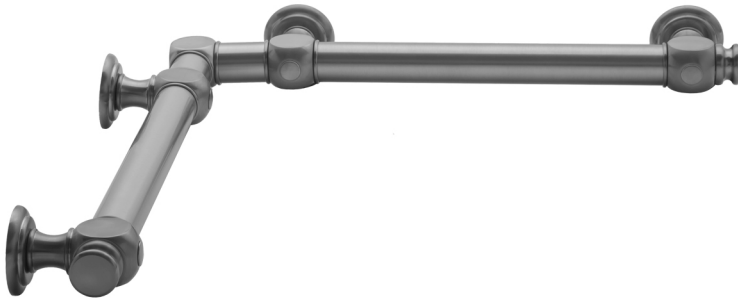

G60 12" x 24" Inside Corner Grab Bar

Model #: G60-12-24-IC-

FEATURES:

- ADA compliant when properly installed
- All brass construction, fully polished & plated
- All grab bars can be custom sized. Contact JACLO for pricing & availability
- Optional handshower sliders and toilet paper/wash cloth holders can be added only upon initial order
- Grab bars over 32" REQUIRE a middle post

AVAILABLE FINISHES:

Polished Chrome (PCH)	Satin Chrome (SC)	Bronze Umber (BU)
Satin Nickel (SN)	Pewter (PEW)	Caramel Bronze (CB)
Polished Nickel (PN)	Antique Brass (AB)	Antique Copper (ACU)
Oil-Rubbed Bronze (ORB)	Polished Brass (PB)	Polished Copper (PCU)
Vintage Bronze (VB)	Satin Brass (SB)	Matte Black (MBK)
Satin Gold (SG)	Polished Gold (PG)	Black Nickel (BKN)
Bombay Gold (BG)	Jewelers Gold (JG)	Europa Bronze (EB)
White (WH)	Sedona Beige (SDB)	Tristan Brass (TB)
Unlacquered Brass (ULB)	Satin Cooper (SCU)	