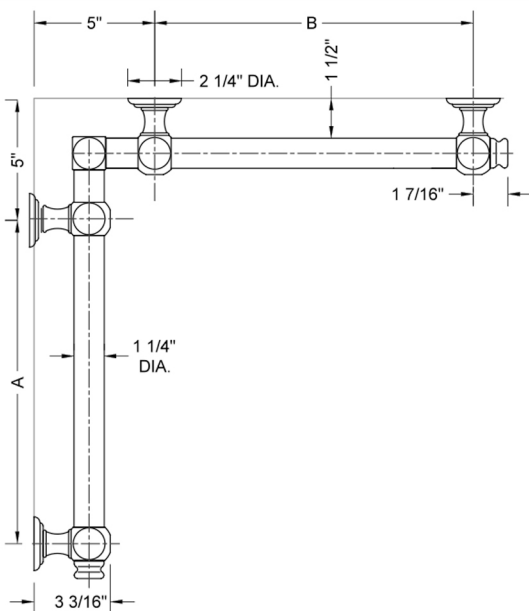

G60 12" x 24" Inside Corner Grab Bar

Model #: G60-12-24-IC-

FEATURES:

- ADA compliant when properly installed
- All brass construction, fully polished & plated
- All grab bars can be custom sized. Contact JACLO for pricing & availability
- Optional handshower sliders and toilet paper/wash cloth holders can be added only upon initial order
- Grab bars over 32" REQUIRE a middle post

SPECIFICATION DRAWING:

BRASS LUXURY GRAB BAR							
PART. #	DESCRIPTION	A	B	PART. #	DESCRIPTION	A	B
G60-12-12-IC	CENTER OF POST	12"	12"	G60-24-36-IC	CENTER OF POST	24"	36"
G60-12-16-IC	CENTER OF POST	12"	16"	G60-24-48-IC	CENTER OF POST	24"	48"
G60-12-24-IC	CENTER OF POST	12"	24"	G60-24-60-IC	CENTER OF POST	24"	60"
G60-12-32-IC	CENTER OF POST	12"	32"				
				G60-32-32-IC	CENTER OF POST	32"	32"
G60-12-36-IC	CENTER OF POST	12"	36"	G60-32-36-IC	CENTER OF POST	32"	36"
G60-12-48-IC	CENTER OF POST	12"	48"	G60-32-48-IC	CENTER OF POST	32"	48"
G60-12-60-IC	CENTER OF POST	12"	60"	G60-32-60-IC	CENTER OF POST	32"	60"
G60-16-16-IC	CENTER OF POST	16"	16"	G60-36-36-IC	CENTER OF POST	36"	36"
G60-16-24-IC	CENTER OF POST	16"	24"	G60-36-48-IC	CENTER OF POST	36"	48"
G60-16-32-IC	CENTER OF POST	16"	32"	G60-36-60-IC	CENTER OF POST	36"	60"
G60-16-36-IC	CENTER OF POST	16"	36"	G60-48-48-IC	CENTER OF POST	48"	48"
G60-16-48-IC	CENTER OF POST	16"	48"	G60-48-60-IC	CENTER OF POST	48"	60"
G60-16-60-IC	CENTER OF POST	16"	60"				
				G60-60-60-IC	CENTER OF POST	60"	60"
G60-24-24-IC	CENTER OF POST	24"	24"				
G60-24-32-IC	CENTER OF POST	24"	32"				