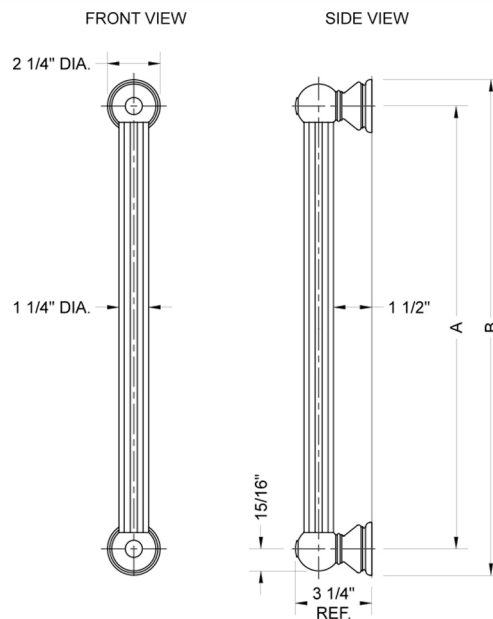

60" G33 Straight Grab Bar

Model #: **G33-60-**

FEATURES:

- ADA compliant when properly installed
- All brass construction, fully polished & plated
- All grab bars can be custom sized. Contact JACLO for pricing & availability
- Optional handshower sliders and toilet paper/wash cloth holders can be added only upon initial order
- Grab bars over 32" REQUIRE a middle post

SPECIFICATION DRAWING:

BRASS LUXURY GRAB BAR			
PART. #	DESCRIPTION	A	B
G33-12-XX	12" CENTER TO CENTER	12"	14 1/4"
G33-16-XX	16" CENTER TO CENTER	16"	18 1/4"
G33-18-XX	18" CENTER TO CENTER	18"	20 1/4"
G33-24-XX	24" CENTER TO CENTER	24"	28 1/4"
G33-32-XX	32" CENTER TO CENTER	32"	44 1/4"
*NOTE: GRAB BARS OVER 32" REQUIRE A MIDDLE POST			
G33-36-XX	36" CENTER TO CENTER	36"	38 1/4"
G33-42-XX	42" CENTER TO CENTER	42"	44 1/4"
G33-48-XX	48" CENTER TO CENTER	48"	50 1/4"
G33-60-XX	60" CENTER TO CENTER	60"	62 1/4"