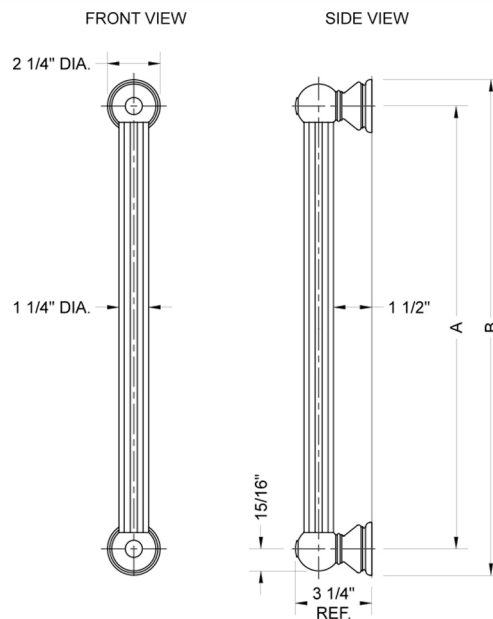

48" G33 Straight Grab Bar

Model #: G33-48-

FEATURES:

- ADA compliant when properly installed
- All brass construction, fully polished & plated
- All grab bars can be custom sized. Contact JACLO for pricing & availability
- Optional handshower sliders and toilet paper/wash cloth holders can be added only upon initial order
- Grab bars over 32" REQUIRE a middle post

SPECIFICATION DRAWING:

BRASS LUXURY GRAB BAR			
PART. #	DESCRIPTION	A	B
G33-12-XX	12" CENTER TO CENTER	12"	14 1/4"
G33-16-XX	16" CENTER TO CENTER	16"	18 1/4"
G33-18-XX	18" CENTER TO CENTER	18"	20 1/4"
G33-24-XX	24" CENTER TO CENTER	24"	28 1/4"
G33-32-XX	32" CENTER TO CENTER	32"	44 1/4"
*NOTE: GRAB BARS OVER 32" REQUIRE A MIDDLE POST			
G33-36-XX	36" CENTER TO CENTER	36"	38 1/4"
G33-42-XX	42" CENTER TO CENTER	42"	44 1/4"
G33-48-XX	48" CENTER TO CENTER	48"	50 1/4"
G33-60-XX	60" CENTER TO CENTER	60"	62 1/4"