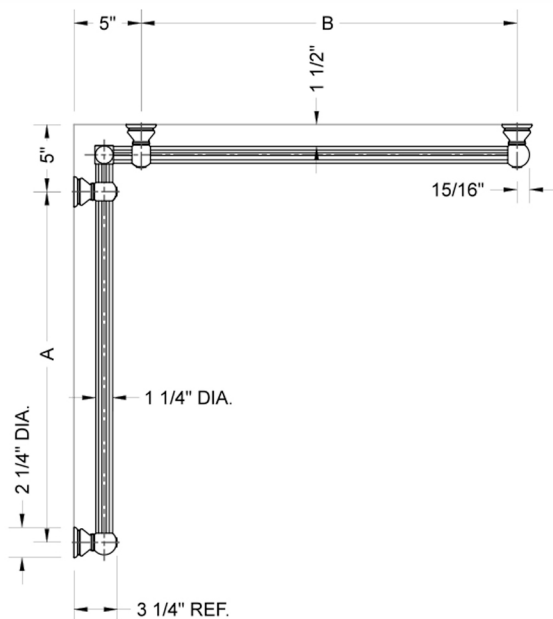

G33 48" x 48" Inside Corner Grab Bar

Model #: G33-48-48-IC-

FEATURES:

- ADA compliant when properly installed
- All brass construction, fully polished & plated
- All grab bars can be custom sized. Contact JACLO for pricing & availability
- Optional handshower sliders and toilet paper/wash cloth holders can be added only upon initial order
- Grab bars over 32" REQUIRE a middle post

SPECIFICATION DRAWING:

BRASS LUXURY GRAB BAR							
PART. #	DESCRIPTION	A	B	PART. #	DESCRIPTION	A	B
G33-12-12-IC	CENTER OF POST	12"	12"	G33-24-36-IC	CENTER OF POST	24"	36"
G33-12-16-IC	CENTER OF POST	12"	16"	G33-24-48-IC	CENTER OF POST	24"	48"
G33-12-24-IC	CENTER OF POST	12"	24"	G33-24-60-IC	CENTER OF POST	24"	60"
G33-12-32-IC	CENTER OF POST	12"	32"				
G33-12-36-IC	CENTER OF POST	12"	36"	G33-32-32-IC	CENTER OF POST	32"	32"
G33-12-48-IC	CENTER OF POST	12"	48"	G33-32-36-IC	CENTER OF POST	32"	36"
G33-12-60-IC	CENTER OF POST	12"	60"	G33-32-48-IC	CENTER OF POST	32"	48"
				G33-32-60-IC	CENTER OF POST	32"	60"
G33-16-16-IC	CENTER OF POST	16"	16"				
G33-16-24-IC	CENTER OF POST	16"	24"	G33-36-36-IC	CENTER OF POST	36"	36"
G33-16-32-IC	CENTER OF POST	16"	32"	G33-36-48-IC	CENTER OF POST	36"	48"
				G33-36-60-IC	CENTER OF POST	36"	60"
G33-16-36-IC	CENTER OF POST	16"	36"				
G33-16-48-IC	CENTER OF POST	16"	48"	G33-48-48-IC	CENTER OF POST	48"	48"
G33-16-60-IC	CENTER OF POST	16"	60"	G33-48-60-IC	CENTER OF POST	48"	60"
G33-24-24-IC	CENTER OF POST	24"	24"	G33-60-60-IC	CENTER OF POST	60"	60"
G33-24-32-IC	CENTER OF POST	24"	32"				