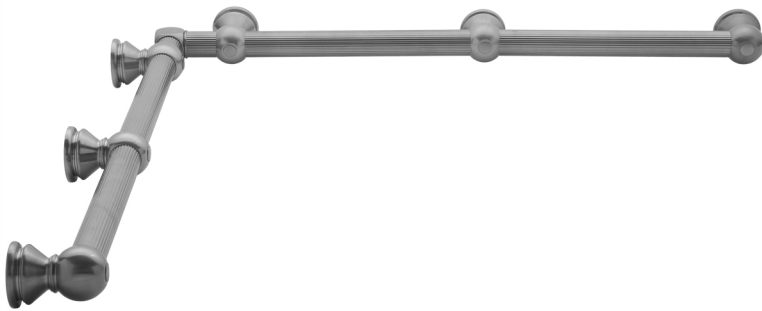

G33 48" x 48" Inside Corner Grab Bar

Model #: G33-48-48-IC-

FEATURES:

- ADA compliant when properly installed
- All brass construction, fully polished & plated
- All grab bars can be custom sized. Contact JACLO for pricing & availability
- Optional handshower sliders and toilet paper/wash cloth holders can be added only upon initial order
- Grab bars over 32" REQUIRE a middle post

SPECIFICATION DRAWING:

BRASS LUXURY GRAB BAR							
PART. #	DESCRIPTION	A	B	PART. #	DESCRIPTION	A	B
G33-12-12-IC	CENTER OF POST	12"	12"	G33-24-36-IC	CENTER OF POST	24"	36"
G33-12-16-IC	CENTER OF POST	12"	16"	G33-24-48-IC	CENTER OF POST	24"	48"
G33-12-24-IC	CENTER OF POST	12"	24"	G33-24-60-IC	CENTER OF POST	24"	60"
G33-12-32-IC	CENTER OF POST	12"	32"				
G33-12-36-IC	CENTER OF POST	12"	36"	G33-32-32-IC	CENTER OF POST	32"	32"
G33-12-48-IC	CENTER OF POST	12"	48"	G33-32-36-IC	CENTER OF POST	32"	36"
G33-12-60-IC	CENTER OF POST	12"	60"	G33-32-48-IC	CENTER OF POST	32"	48"
				G33-32-60-IC	CENTER OF POST	32"	60"
G33-16-16-IC	CENTER OF POST	16"	16"				
G33-16-24-IC	CENTER OF POST	16"	24"	G33-36-36-IC	CENTER OF POST	36"	36"
G33-16-32-IC	CENTER OF POST	16"	32"	G33-36-48-IC	CENTER OF POST	36"	48"
				G33-36-60-IC	CENTER OF POST	36"	60"
G33-16-36-IC	CENTER OF POST	16"	36"				
G33-16-48-IC	CENTER OF POST	16"	48"	G33-48-48-IC	CENTER OF POST	48"	48"
G33-16-60-IC	CENTER OF POST	16"	60"	G33-48-60-IC	CENTER OF POST	48"	60"
G33-24-24-IC	CENTER OF POST	24"	24"	G33-60-60-IC	CENTER OF POST	60"	60"
G33-24-32-IC	CENTER OF POST	24"	32"				