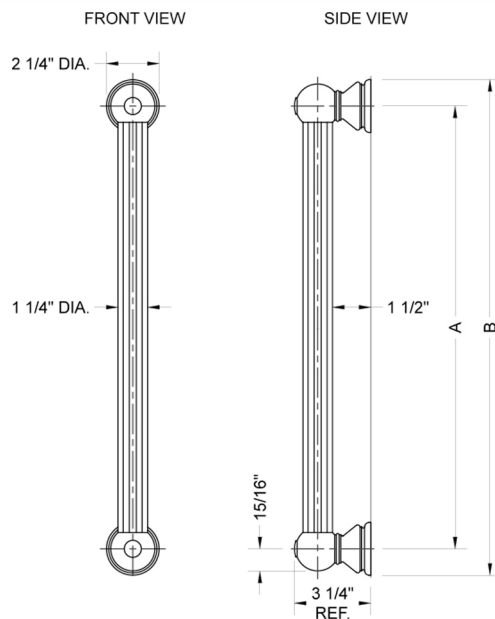

42" G33 Straight Grab Bar

Model #: **G33-42-**

FEATURES:

- ADA compliant when properly installed
- All brass construction, fully polished & plated
- All grab bars can be custom sized. Contact JACLO for pricing & availability
- Optional handshower sliders and toilet paper/wash cloth holders can be added only upon initial order
- Grab bars over 32" REQUIRE a middle post

SPECIFICATION DRAWING:

BRASS LUXURY GRAB BAR			
PART. #	DESCRIPTION	A	B
G33-12-XX	12" CENTER TO CENTER	12"	14 1/4"
G33-16-XX	16" CENTER TO CENTER	16"	18 1/4"
G33-18-XX	18" CENTER TO CENTER	18"	20 1/4"
G33-24-XX	24" CENTER TO CENTER	24"	28 1/4"
G33-32-XX	32" CENTER TO CENTER	32"	44 1/4"
*NOTE: GRAB BARS OVER 32" REQUIRE A MIDDLE POST			
G33-36-XX	36" CENTER TO CENTER	36"	38 1/4"
G33-42-XX	42" CENTER TO CENTER	42"	44 1/4"
G33-48-XX	48" CENTER TO CENTER	48"	50 1/4"
G33-60-XX	60" CENTER TO CENTER	60"	62 1/4"