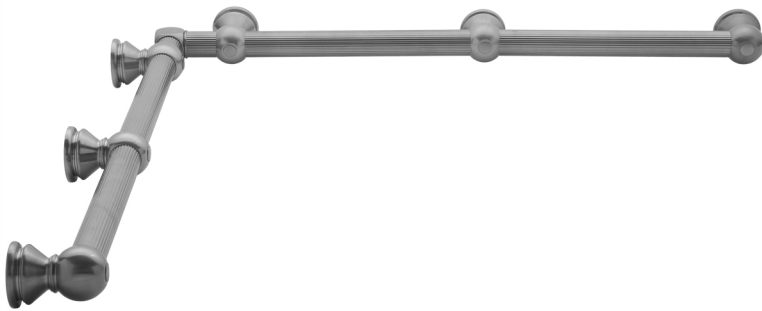

G33 36" x 60" Inside Corner Grab Bar

Model #: G33-36-60-IC-

FEATURES:

- ADA compliant when properly installed
- All brass construction, fully polished & plated
- All grab bars can be custom sized. Contact JACLO for pricing & availability
- Optional handshower sliders and toilet paper/wash cloth holders can be added only upon initial order
- Grab bars over 32" REQUIRE a middle post

SPECIFICATION DRAWING:

BRASS LUXURY GRAB BAR							
PART. #	DESCRIPTION	A	B	PART. #	DESCRIPTION	A	B
G33-12-12-IC	CENTER OF POST	12"	12"	G33-24-36-IC	CENTER OF POST	24"	36"
G33-12-16-IC	CENTER OF POST	12"	16"	G33-24-48-IC	CENTER OF POST	24"	48"
G33-12-24-IC	CENTER OF POST	12"	24"	G33-24-60-IC	CENTER OF POST	24"	60"
G33-12-32-IC	CENTER OF POST	12"	32"				
G33-12-36-IC	CENTER OF POST	12"	36"	G33-32-32-IC	CENTER OF POST	32"	32"
G33-12-48-IC	CENTER OF POST	12"	48"	G33-32-36-IC	CENTER OF POST	32"	36"
G33-12-60-IC	CENTER OF POST	12"	60"	G33-32-48-IC	CENTER OF POST	32"	48"
				G33-32-60-IC	CENTER OF POST	32"	60"
G33-16-16-IC	CENTER OF POST	16"	16"				
G33-16-24-IC	CENTER OF POST	16"	24"	G33-36-36-IC	CENTER OF POST	36"	36"
G33-16-32-IC	CENTER OF POST	16"	32"	G33-36-48-IC	CENTER OF POST	36"	48"
				G33-36-60-IC	CENTER OF POST	36"	60"
G33-16-36-IC	CENTER OF POST	16"	36"				
G33-16-48-IC	CENTER OF POST	16"	48"	G33-48-48-IC	CENTER OF POST	48"	48"
G33-16-60-IC	CENTER OF POST	16"	60"	G33-48-60-IC	CENTER OF POST	48"	60"
G33-24-24-IC	CENTER OF POST	24"	24"	G33-60-60-IC	CENTER OF POST	60"	60"
G33-24-32-IC	CENTER OF POST	24"	32"				