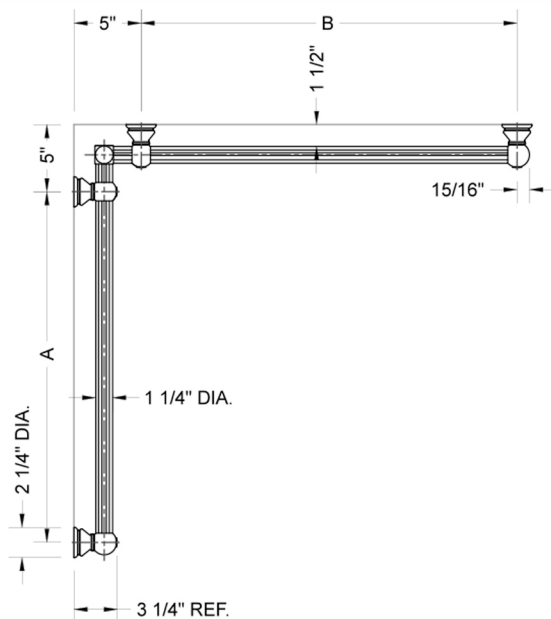

G33 36" x 60" Inside Corner Grab Bar

Model #: G33-36-60-IC-

FEATURES:

- ADA compliant when properly installed
- All brass construction, fully polished & plated
- All grab bars can be custom sized. Contact JACLO for pricing & availability
- Optional handshower sliders and toilet paper/wash cloth holders can be added only upon initial order
- Grab bars over 32" REQUIRE a middle post

SPECIFICATION DRAWING:

BRASS LUXURY GRAB BAR							
PART. #	DESCRIPTION	A	B	PART. #	DESCRIPTION	A	B
G33-12-12-IC	CENTER OF POST	12"	12"	G33-24-36-IC	CENTER OF POST	24"	36"
G33-12-16-IC	CENTER OF POST	12"	16"	G33-24-48-IC	CENTER OF POST	24"	48"
G33-12-24-IC	CENTER OF POST	12"	24"	G33-24-60-IC	CENTER OF POST	24"	60"
G33-12-32-IC	CENTER OF POST	12"	32"				
G33-12-36-IC	CENTER OF POST	12"	36"	G33-32-32-IC	CENTER OF POST	32"	32"
G33-12-48-IC	CENTER OF POST	12"	48"	G33-32-36-IC	CENTER OF POST	32"	36"
G33-12-60-IC	CENTER OF POST	12"	60"	G33-32-48-IC	CENTER OF POST	32"	48"
				G33-32-60-IC	CENTER OF POST	32"	60"
G33-16-16-IC	CENTER OF POST	16"	16"				
G33-16-24-IC	CENTER OF POST	16"	24"	G33-36-36-IC	CENTER OF POST	36"	36"
G33-16-32-IC	CENTER OF POST	16"	32"	G33-36-48-IC	CENTER OF POST	36"	48"
				G33-36-60-IC	CENTER OF POST	36"	60"
G33-16-36-IC	CENTER OF POST	16"	36"				
G33-16-48-IC	CENTER OF POST	16"	48"	G33-48-48-IC	CENTER OF POST	48"	48"
G33-16-60-IC	CENTER OF POST	16"	60"	G33-48-60-IC	CENTER OF POST	48"	60"
G33-24-24-IC	CENTER OF POST	24"	24"	G33-60-60-IC	CENTER OF POST	60"	60"
G33-24-32-IC	CENTER OF POST	24"	32"				