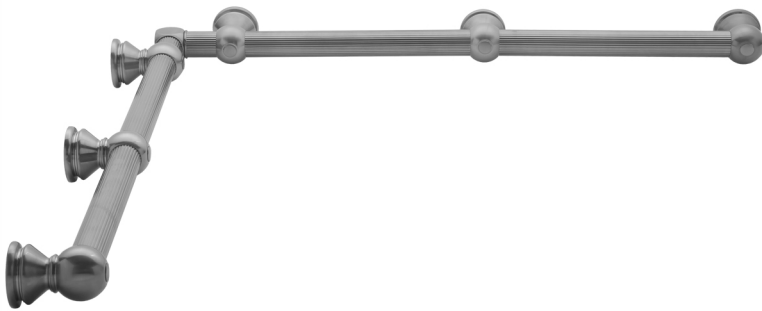

G33 36" x 48" Inside Corner Grab Bar

Model #: G33-36-48-IC-

FEATURES:

- ADA compliant when properly installed
- All brass construction, fully polished & plated
- All grab bars can be custom sized. Contact JACLO for pricing & availability
- Optional handshower sliders and toilet paper/wash cloth holders can be added only upon initial order
- Grab bars over 32" REQUIRE a middle post

SPECIFICATION DRAWING:

BRASS LUXURY GRAB BAR							
PART. #	DESCRIPTION	A	B	PART. #	DESCRIPTION	A	B
G33-12-12-IC	CENTER OF POST	12"	12"	G33-24-36-IC	CENTER OF POST	24"	36"
G33-12-16-IC	CENTER OF POST	12"	16"	G33-24-48-IC	CENTER OF POST	24"	48"
G33-12-24-IC	CENTER OF POST	12"	24"	G33-24-60-IC	CENTER OF POST	24"	60"
G33-12-32-IC	CENTER OF POST	12"	32"				
G33-12-36-IC	CENTER OF POST	12"	36"	G33-32-32-IC	CENTER OF POST	32"	32"
G33-12-48-IC	CENTER OF POST	12"	48"	G33-32-36-IC	CENTER OF POST	32"	36"
G33-12-60-IC	CENTER OF POST	12"	60"	G33-32-48-IC	CENTER OF POST	32"	48"
				G33-32-60-IC	CENTER OF POST	32"	60"
G33-16-16-IC	CENTER OF POST	16"	16"				
G33-16-24-IC	CENTER OF POST	16"	24"	G33-36-36-IC	CENTER OF POST	36"	36"
G33-16-32-IC	CENTER OF POST	16"	32"	G33-36-48-IC	CENTER OF POST	36"	48"
				G33-36-60-IC	CENTER OF POST	36"	60"
G33-16-36-IC	CENTER OF POST	16"	36"				
G33-16-48-IC	CENTER OF POST	16"	48"	G33-48-48-IC	CENTER OF POST	48"	48"
G33-16-60-IC	CENTER OF POST	16"	60"	G33-48-60-IC	CENTER OF POST	48"	60"
G33-24-24-IC	CENTER OF POST	24"	24"	G33-60-60-IC	CENTER OF POST	60"	60"
G33-24-32-IC	CENTER OF POST	24"	32"				