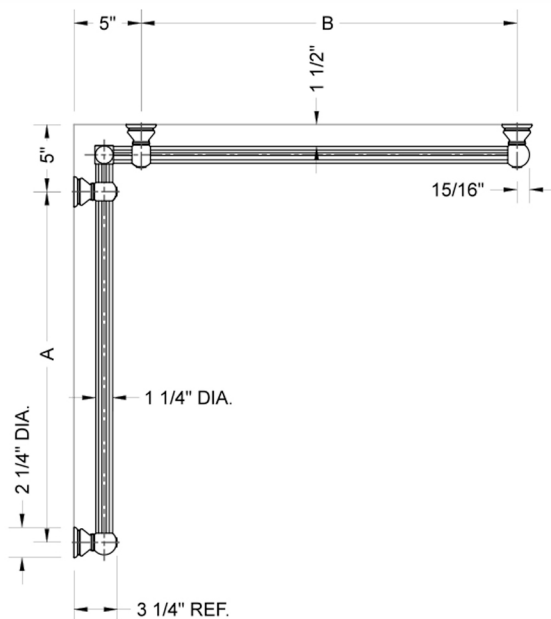

G33 36" x 48" Inside Corner Grab Bar

Model #: G33-36-48-IC-

FEATURES:

- ADA compliant when properly installed
- All brass construction, fully polished & plated
- All grab bars can be custom sized. Contact JACLO for pricing & availability
- Optional handshower sliders and toilet paper/wash cloth holders can be added only upon initial order
- Grab bars over 32" REQUIRE a middle post

SPECIFICATION DRAWING:

BRASS LUXURY GRAB BAR							
PART. #	DESCRIPTION	A	B	PART. #	DESCRIPTION	A	B
G33-12-12-IC	CENTER OF POST	12"	12"	G33-24-36-IC	CENTER OF POST	24"	36"
G33-12-16-IC	CENTER OF POST	12"	16"	G33-24-48-IC	CENTER OF POST	24"	48"
G33-12-24-IC	CENTER OF POST	12"	24"	G33-24-60-IC	CENTER OF POST	24"	60"
G33-12-32-IC	CENTER OF POST	12"	32"				
G33-12-36-IC	CENTER OF POST	12"	36"	G33-32-32-IC	CENTER OF POST	32"	32"
G33-12-48-IC	CENTER OF POST	12"	48"	G33-32-36-IC	CENTER OF POST	32"	36"
G33-12-60-IC	CENTER OF POST	12"	60"	G33-32-48-IC	CENTER OF POST	32"	48"
				G33-32-60-IC	CENTER OF POST	32"	60"
G33-16-16-IC	CENTER OF POST	16"	16"				
G33-16-24-IC	CENTER OF POST	16"	24"	G33-36-36-IC	CENTER OF POST	36"	36"
G33-16-32-IC	CENTER OF POST	16"	32"	G33-36-48-IC	CENTER OF POST	36"	48"
				G33-36-60-IC	CENTER OF POST	36"	60"
G33-16-36-IC	CENTER OF POST	16"	36"				
G33-16-48-IC	CENTER OF POST	16"	48"	G33-48-48-IC	CENTER OF POST	48"	48"
G33-16-60-IC	CENTER OF POST	16"	60"	G33-48-60-IC	CENTER OF POST	48"	60"
G33-24-24-IC	CENTER OF POST	24"	24"	G33-60-60-IC	CENTER OF POST	60"	60"
G33-24-32-IC	CENTER OF POST	24"	32"				