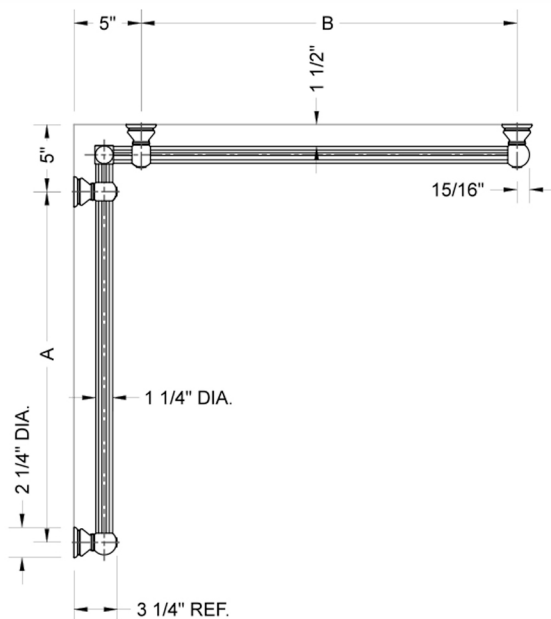

G33 36" x 36" Inside Corner Grab Bar

Model #: G33-36-36-IC-

FEATURES:

- ADA compliant when properly installed
- All brass construction, fully polished & plated
- All grab bars can be custom sized. Contact JACLO for pricing & availability
- Optional handshower sliders and toilet paper/wash cloth holders can be added only upon initial order
- Grab bars over 32" REQUIRE a middle post

SPECIFICATION DRAWING:

BRASS LUXURY GRAB BAR							
PART. #	DESCRIPTION	A	B	PART. #	DESCRIPTION	A	B
G33-12-12-IC	CENTER OF POST	12"	12"	G33-24-36-IC	CENTER OF POST	24"	36"
G33-12-16-IC	CENTER OF POST	12"	16"	G33-24-48-IC	CENTER OF POST	24"	48"
G33-12-24-IC	CENTER OF POST	12"	24"	G33-24-60-IC	CENTER OF POST	24"	60"
G33-12-32-IC	CENTER OF POST	12"	32"				
G33-12-36-IC	CENTER OF POST	12"	36"	G33-32-32-IC	CENTER OF POST	32"	32"
G33-12-48-IC	CENTER OF POST	12"	48"	G33-32-36-IC	CENTER OF POST	32"	36"
G33-12-60-IC	CENTER OF POST	12"	60"	G33-32-48-IC	CENTER OF POST	32"	48"
				G33-32-60-IC	CENTER OF POST	32"	60"
G33-16-16-IC	CENTER OF POST	16"	16"				
G33-16-24-IC	CENTER OF POST	16"	24"	G33-36-36-IC	CENTER OF POST	36"	36"
G33-16-32-IC	CENTER OF POST	16"	32"	G33-36-48-IC	CENTER OF POST	36"	48"
				G33-36-60-IC	CENTER OF POST	36"	60"
G33-16-36-IC	CENTER OF POST	16"	36"				
G33-16-48-IC	CENTER OF POST	16"	48"	G33-48-48-IC	CENTER OF POST	48"	48"
G33-16-60-IC	CENTER OF POST	16"	60"	G33-48-60-IC	CENTER OF POST	48"	60"
G33-24-24-IC	CENTER OF POST	24"	24"	G33-60-60-IC	CENTER OF POST	60"	60"
G33-24-32-IC	CENTER OF POST	24"	32"				