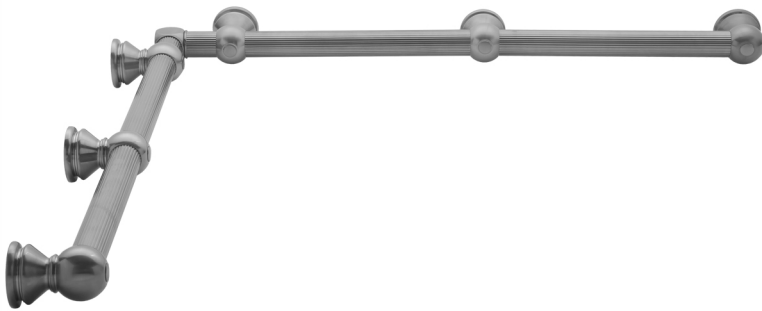

G33 36" x 36" Inside Corner Grab Bar

Model #: G33-36-36-IC-

FEATURES:

- ADA compliant when properly installed
- All brass construction, fully polished & plated
- All grab bars can be custom sized. Contact JACLO for pricing & availability
- Optional handshower sliders and toilet paper/wash cloth holders can be added only upon initial order
- Grab bars over 32" REQUIRE a middle post

SPECIFICATION DRAWING:

BRASS LUXURY GRAB BAR							
PART. #	DESCRIPTION	A	B	PART. #	DESCRIPTION	A	B
G33-12-12-IC	CENTER OF POST	12"	12"	G33-24-36-IC	CENTER OF POST	24"	36"
G33-12-16-IC	CENTER OF POST	12"	16"	G33-24-48-IC	CENTER OF POST	24"	48"
G33-12-24-IC	CENTER OF POST	12"	24"	G33-24-60-IC	CENTER OF POST	24"	60"
G33-12-32-IC	CENTER OF POST	12"	32"				
G33-12-36-IC	CENTER OF POST	12"	36"	G33-32-32-IC	CENTER OF POST	32"	32"
G33-12-48-IC	CENTER OF POST	12"	48"	G33-32-36-IC	CENTER OF POST	32"	36"
G33-12-60-IC	CENTER OF POST	12"	60"	G33-32-48-IC	CENTER OF POST	32"	48"
				G33-32-60-IC	CENTER OF POST	32"	60"
G33-16-16-IC	CENTER OF POST	16"	16"				
G33-16-24-IC	CENTER OF POST	16"	24"	G33-36-36-IC	CENTER OF POST	36"	36"
G33-16-32-IC	CENTER OF POST	16"	32"	G33-36-48-IC	CENTER OF POST	36"	48"
				G33-36-60-IC	CENTER OF POST	36"	60"
G33-16-36-IC	CENTER OF POST	16"	36"				
G33-16-48-IC	CENTER OF POST	16"	48"	G33-48-48-IC	CENTER OF POST	48"	48"
G33-16-60-IC	CENTER OF POST	16"	60"	G33-48-60-IC	CENTER OF POST	48"	60"
G33-24-24-IC	CENTER OF POST	24"	24"	G33-60-60-IC	CENTER OF POST	60"	60"
G33-24-32-IC	CENTER OF POST	24"	32"				