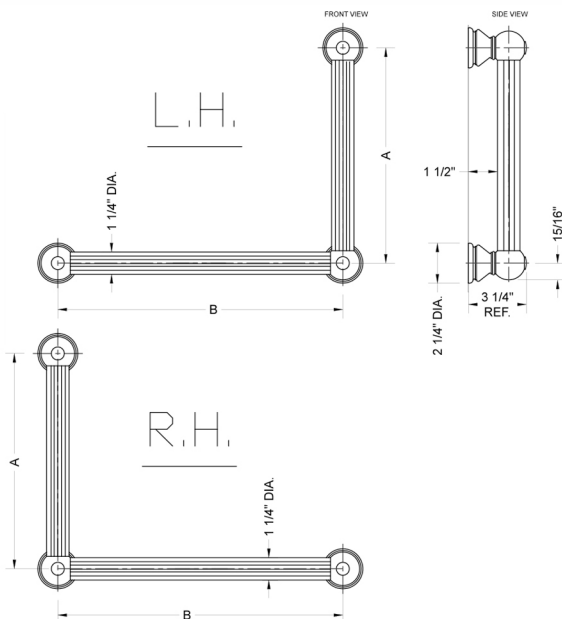

G33 32H x 32W 90° Grab Bar

Model #: **G33-32H-32W-**

FEATURES:

- ADA compliant when properly installed
- All brass construction, fully polished & plated
- All grab bars can be custom sized. Contact JACLO for pricing & availability
- Optional handshower sliders and toilet paper/wash cloth holders can be added only upon initial order
- Grab bars over 32" REQUIRE a middle post

SPECIFICATION DRAWING:

BRASS LUXURY GRAB BAR			
PART. #	DESCRIPTION	A H	B W
G33-12H-12W	CENTER TO CENTER	12"	12"
G33-12H-16W	CENTER TO CENTER	12"	16"
G33-12H-24W	CENTER TO CENTER	12"	24"
G33-12H-32W	CENTER TO CENTER	12"	32"
G33-16H-12W	CENTER TO CENTER	16"	12"
G33-16H-16W	CENTER TO CENTER	16"	16"
G33-16H-24W	CENTER TO CENTER	16"	24"
G33-16H-32W	CENTER TO CENTER	16"	32"
G33-24H-12W	CENTER TO CENTER	24"	12"
G33-24H-16W	CENTER TO CENTER	24"	16"
G33-24H-24W	CENTER TO CENTER	24"	24"
G33-24H-32W	CENTER TO CENTER	24"	32"
G33-32H-12W	CENTER TO CENTER	32"	12"
G33-32H-16W	CENTER TO CENTER	32"	16"
G33-32H-24W	CENTER TO CENTER	32"	24"
G33-32H-32W	CENTER TO CENTER	32"	32"