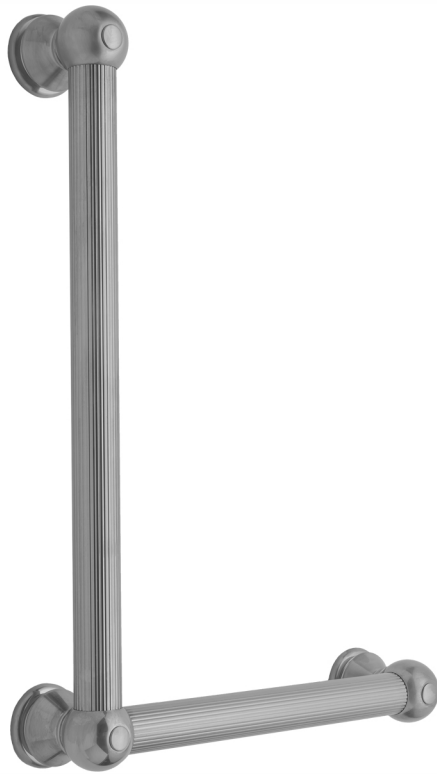

G33 32H x 24W 90° Right Hand Grab Bar

Model #: **G33-32H-24W-RH-**

FEATURES:

- ADA compliant when properly installed
- All brass construction, fully polished & plated
- All grab bars can be custom sized. Contact JACLO for pricing & availability
- Optional handshower sliders and toilet paper/wash cloth holders can be added only upon initial order
- Grab bars over 32" REQUIRE a middle post

AVAILABLE FINISHES:

Polished Chrome (PCH)	Satin Chrome (SC)	Bronze Umber (BU)
Satin Nickel (SN)	Pewter (PEW)	Caramel Bronze (CB)
Polished Nickel (PN)	Antique Brass (AB)	Antique Copper (ACU)
Oil-Rubbed Bronze (ORB)	Polished Brass (PB)	Polished Copper (PCU)
Vintage Bronze (VB)	Satin Brass (SB)	Matte Black (MBK)
Satin Gold (SG)	Polished Gold (PG)	Black Nickel (BKN)
Bombay Gold (BG)	Jewelers Gold (JG)	Europa Bronze (EB)
White (WH)	Sedona Beige (SDB)	Tristan Brass (TB)
Unlacquered Brass (ULB)	Satin Cooper (SCU)	

SPECIFICATION DRAWING:

BRASS LUXURY GRAB BAR			
PART. #	DESCRIPTION	A H	B W
G33-12H-12W	CENTER TO CENTER	12"	12"
G33-12H-16W	CENTER TO CENTER	12"	16"
G33-12H-24W	CENTER TO CENTER	12"	24"
G33-12H-32W	CENTER TO CENTER	12"	32"
G33-16H-12W	CENTER TO CENTER	16"	12"
G33-16H-16W	CENTER TO CENTER	16"	16"
G33-16H-24W	CENTER TO CENTER	16"	24"
G33-16H-32W	CENTER TO CENTER	16"	32"
G33-24H-12W	CENTER TO CENTER	24"	12"
G33-24H-16W	CENTER TO CENTER	24"	16"
G33-24H-24W	CENTER TO CENTER	24"	24"
G33-24H-32W	CENTER TO CENTER	24"	32"
G33-32H-12W	CENTER TO CENTER	32"	12"
G33-32H-16W	CENTER TO CENTER	32"	16"
G33-32H-24W	CENTER TO CENTER	32"	24"
G33-32H-32W	CENTER TO CENTER	32"	32"