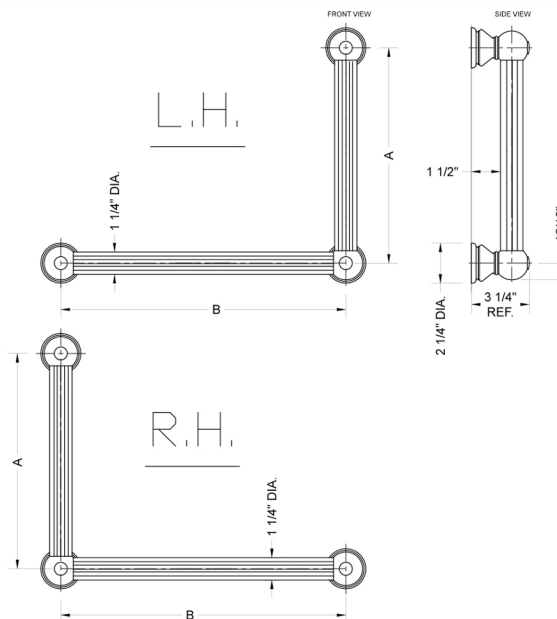

G33 32H x 24W 90° Right Hand Grab Bar

Model #: **G33-32H-24W-RH-**

FEATURES:

- ADA compliant when properly installed
- All brass construction, fully polished & plated
- All grab bars can be custom sized. Contact JACLO for pricing & availability
- Optional handshower sliders and toilet paper/wash cloth holders can be added only upon initial order
- Grab bars over 32" REQUIRE a middle post

SPECIFICATION DRAWING:

BRASS LUXURY GRAB BAR			
PART. #	DESCRIPTION	A H	B W
G33-12H-12W	CENTER TO CENTER	12"	12"
G33-12H-16W	CENTER TO CENTER	12"	16"
G33-12H-24W	CENTER TO CENTER	12"	24"
G33-12H-32W	CENTER TO CENTER	12"	32"
G33-16H-12W	CENTER TO CENTER	16"	12"
G33-16H-16W	CENTER TO CENTER	16"	16"
G33-16H-24W	CENTER TO CENTER	16"	24"
G33-16H-32W	CENTER TO CENTER	16"	32"
G33-24H-12W	CENTER TO CENTER	24"	12"
G33-24H-16W	CENTER TO CENTER	24"	16"
G33-24H-24W	CENTER TO CENTER	24"	24"
G33-24H-32W	CENTER TO CENTER	24"	32"
G33-32H-12W	CENTER TO CENTER	32"	12"
G33-32H-16W	CENTER TO CENTER	32"	16"
G33-32H-24W	CENTER TO CENTER	32"	24"
G33-32H-32W	CENTER TO CENTER	32"	32"