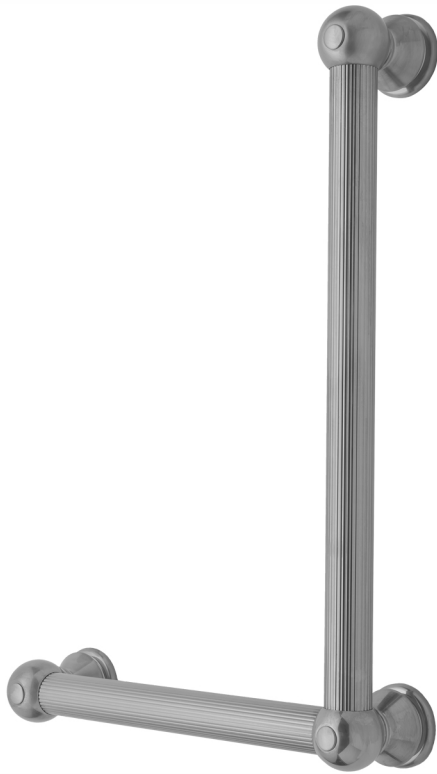

G33 32H x 24W 90° Left Hand Grab Bar

Model #: **G33-32H-24W-LH-**

FEATURES:

- ADA compliant when properly installed
- All brass construction, fully polished & plated
- All grab bars can be custom sized. Contact JACLO for pricing & availability
- Optional handshower sliders and toilet paper/wash cloth holders can be added only upon initial order
- Grab bars over 32" REQUIRE a middle post

AVAILABLE FINISHES:

Polished Chrome (PCH)	Satin Chrome (SC)	Bronze Umber (BU)
Satin Nickel (SN)	Pewter (PEW)	Caramel Bronze (CB)
Polished Nickel (PN)	Antique Brass (AB)	Antique Copper (ACU)
Oil-Rubbed Bronze (ORB)	Polished Brass (PB)	Polished Copper (PCU)
Vintage Bronze (VB)	Satin Brass (SB)	Matte Black (MBK)
Satin Gold (SG)	Polished Gold (PG)	Black Nickel (BKN)
Bombay Gold (BG)	Jewelers Gold (JG)	Europa Bronze (EB)
White (WH)	Sedona Beige (SDB)	Tristan Brass (TB)
Unlacquered Brass (ULB)	Satin Cooper (SCU)	

SPECIFICATION DRAWING:

BRASS LUXURY GRAB BAR			
PART. #	DESCRIPTION	A H	B W
G33-12H-12W	CENTER TO CENTER	12"	12"
G33-12H-16W	CENTER TO CENTER	12"	16"
G33-12H-24W	CENTER TO CENTER	12"	24"
G33-12H-32W	CENTER TO CENTER	12"	32"
G33-16H-12W	CENTER TO CENTER	16"	12"
G33-16H-16W	CENTER TO CENTER	16"	16"
G33-16H-24W	CENTER TO CENTER	16"	24"
G33-16H-32W	CENTER TO CENTER	16"	32"
G33-24H-12W	CENTER TO CENTER	24"	12"
G33-24H-16W	CENTER TO CENTER	24"	16"
G33-24H-24W	CENTER TO CENTER	24"	24"
G33-24H-32W	CENTER TO CENTER	24"	32"
G33-32H-12W	CENTER TO CENTER	32"	12"
G33-32H-16W	CENTER TO CENTER	32"	16"
G33-32H-24W	CENTER TO CENTER	32"	24"
G33-32H-32W	CENTER TO CENTER	32"	32"