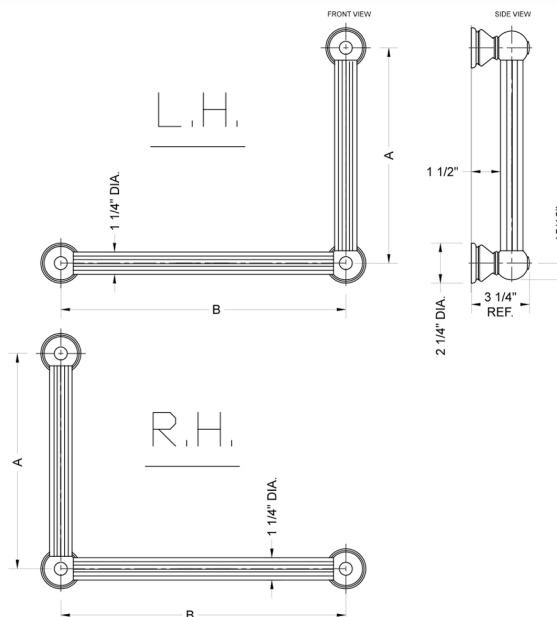

G33 32H x 24W 90° Left Hand Grab Bar

Model #: **G33-32H-24W-LH-**

FEATURES:

- ADA compliant when properly installed
- All brass construction, fully polished & plated
- All grab bars can be custom sized. Contact JACLO for pricing & availability
- Optional handshower sliders and toilet paper/wash cloth holders can be added only upon initial order
- Grab bars over 32" REQUIRE a middle post

SPECIFICATION DRAWING:

BRASS LUXURY GRAB BAR			
PART. #	DESCRIPTION	A H	B W
G33-12H-12W	CENTER TO CENTER	12"	12"
G33-12H-16W	CENTER TO CENTER	12"	16"
G33-12H-24W	CENTER TO CENTER	12"	24"
G33-12H-32W	CENTER TO CENTER	12"	32"
G33-16H-12W	CENTER TO CENTER	16"	12"
G33-16H-16W	CENTER TO CENTER	16"	16"
G33-16H-24W	CENTER TO CENTER	16"	24"
G33-16H-32W	CENTER TO CENTER	16"	32"
G33-24H-12W	CENTER TO CENTER	24"	12"
G33-24H-16W	CENTER TO CENTER	24"	16"
G33-24H-24W	CENTER TO CENTER	24"	24"
G33-24H-32W	CENTER TO CENTER	24"	32"
G33-32H-12W	CENTER TO CENTER	32"	12"
G33-32H-16W	CENTER TO CENTER	32"	16"
G33-32H-24W	CENTER TO CENTER	32"	24"
G33-32H-32W	CENTER TO CENTER	32"	32"