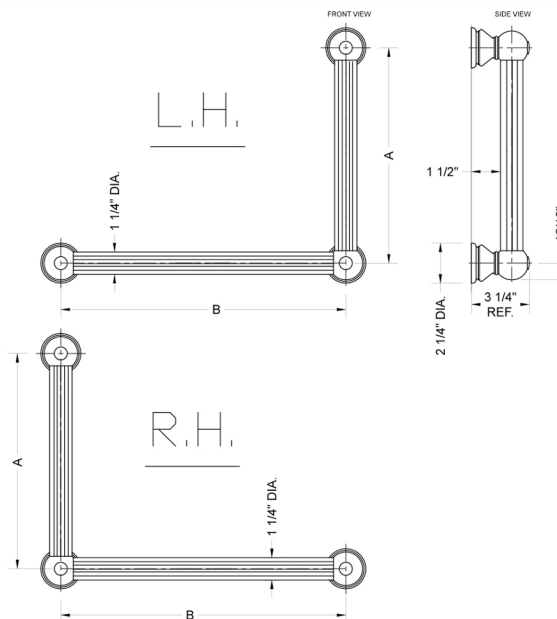

## G33 32H x 12W 90° Right Hand Grab Bar

Model #: **G33-32H-12W-RH-**

### FEATURES:

- ADA compliant when properly installed
- All brass construction, fully polished & plated
- All grab bars can be custom sized. Contact JACLO for pricing & availability
- Optional handshower sliders and toilet paper/wash cloth holders can be added only upon initial order
- Grab bars over 32" REQUIRE a middle post

### SPECIFICATION DRAWING:

BRASS LUXURY GRAB BAR			
PART. #	DESCRIPTION	A H	B W
G33-12H-12W	CENTER TO CENTER	12"	12"
G33-12H-16W	CENTER TO CENTER	12"	16"
G33-12H-24W	CENTER TO CENTER	12"	24"
G33-12H-32W	CENTER TO CENTER	12"	32"
G33-16H-12W	CENTER TO CENTER	16"	12"
G33-16H-16W	CENTER TO CENTER	16"	16"
G33-16H-24W	CENTER TO CENTER	16"	24"
G33-16H-32W	CENTER TO CENTER	16"	32"
G33-24H-12W	CENTER TO CENTER	24"	12"
G33-24H-16W	CENTER TO CENTER	24"	16"
G33-24H-24W	CENTER TO CENTER	24"	24"
G33-24H-32W	CENTER TO CENTER	24"	32"
G33-32H-12W	CENTER TO CENTER	32"	12"
G33-32H-16W	CENTER TO CENTER	32"	16"
G33-32H-24W	CENTER TO CENTER	32"	24"
G33-32H-32W	CENTER TO CENTER	32"	32"