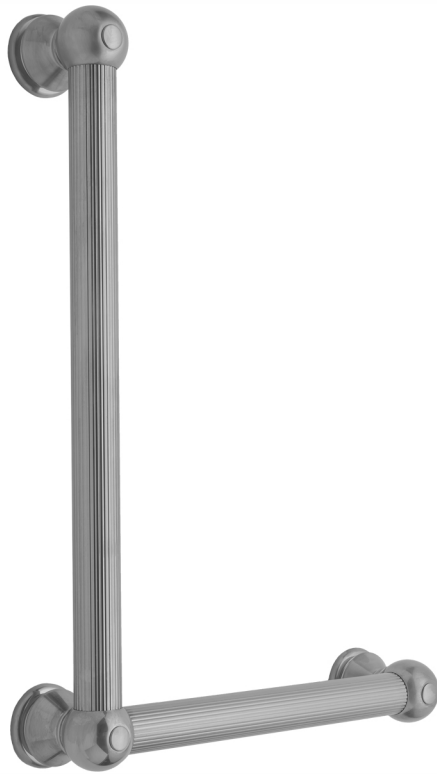

## G33 32H x 12W 90° Right Hand Grab Bar

Model #: **G33-32H-12W-RH-**

### FEATURES:

- ADA compliant when properly installed
- All brass construction, fully polished & plated
- All grab bars can be custom sized. Contact JACLO for pricing & availability
- Optional handshower sliders and toilet paper/wash cloth holders can be added only upon initial order
- Grab bars over 32" REQUIRE a middle post

### AVAILABLE FINISHES:

Polished Chrome (PCH)	Satin Chrome (SC)	Bronze Umber (BU)
Satin Nickel (SN)	Pewter (PEW)	Caramel Bronze (CB)
Polished Nickel (PN)	Antique Brass (AB)	Antique Copper (ACU)
Oil-Rubbed Bronze (ORB)	Polished Brass (PB)	Polished Copper (PCU)
Vintage Bronze (VB)	Satin Brass (SB)	Matte Black (MBK)
Satin Gold (SG)	Polished Gold (PG)	Black Nickel (BKN)
Bombay Gold (BG)	Jewelers Gold (JG)	Europa Bronze (EB)
White (WH)	Sedona Beige (SDB)	Tristan Brass (TB)
Unlacquered Brass (ULB)	Satin Cooper (SCU)	

### SPECIFICATION DRAWING:

BRASS LUXURY GRAB BAR			
PART. #	DESCRIPTION	A H	B W
G33-12H-12W	CENTER TO CENTER	12"	12"
G33-12H-16W	CENTER TO CENTER	12"	16"
G33-12H-24W	CENTER TO CENTER	12"	24"
G33-12H-32W	CENTER TO CENTER	12"	32"
G33-16H-12W	CENTER TO CENTER	16"	12"
G33-16H-16W	CENTER TO CENTER	16"	16"
G33-16H-24W	CENTER TO CENTER	16"	24"
G33-16H-32W	CENTER TO CENTER	16"	32"
G33-24H-12W	CENTER TO CENTER	24"	12"
G33-24H-16W	CENTER TO CENTER	24"	16"
G33-24H-24W	CENTER TO CENTER	24"	24"
G33-24H-32W	CENTER TO CENTER	24"	32"
G33-32H-12W	CENTER TO CENTER	32"	12"
G33-32H-16W	CENTER TO CENTER	32"	16"
G33-32H-24W	CENTER TO CENTER	32"	24"
G33-32H-32W	CENTER TO CENTER	32"	32"