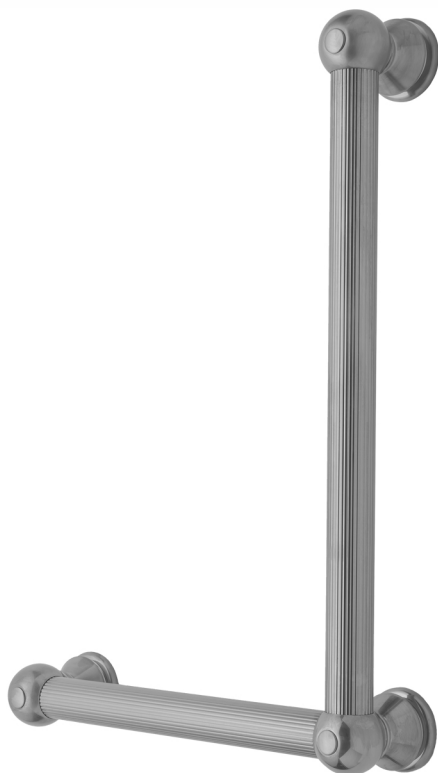

## G33 32H x 12W 90° Left Hand Grab Bar

Model #: **G33-32H-12W-LH-**

### FEATURES:

- ADA compliant when properly installed
- All brass construction, fully polished & plated
- All grab bars can be custom sized. Contact JACLO for pricing & availability
- Optional handshower sliders and toilet paper/wash cloth holders can be added only upon initial order
- Grab bars over 32" REQUIRE a middle post

### AVAILABLE FINISHES:

Polished Chrome (PCH)	Satin Chrome (SC)	Bronze Umber (BU)
Satin Nickel (SN)	Pewter (PEW)	Caramel Bronze (CB)
Polished Nickel (PN)	Antique Brass (AB)	Antique Copper (ACU)
Oil-Rubbed Bronze (ORB)	Polished Brass (PB)	Polished Copper (PCU)
Vintage Bronze (VB)	Satin Brass (SB)	Matte Black (MBK)
Satin Gold (SG)	Polished Gold (PG)	Black Nickel (BKN)
Bombay Gold (BG)	Jewelers Gold (JG)	Europa Bronze (EB)
White (WH)	Sedona Beige (SDB)	Tristan Brass (TB)
Unlacquered Brass (ULB)	Satin Cooper (SCU)	

### SPECIFICATION DRAWING:

BRASS LUXURY GRAB BAR			
PART. #	DESCRIPTION	A H	B W
G33-12H-12W	CENTER TO CENTER	12"	12"
G33-12H-16W	CENTER TO CENTER	12"	16"
G33-12H-24W	CENTER TO CENTER	12"	24"
G33-12H-32W	CENTER TO CENTER	12"	32"
G33-16H-12W	CENTER TO CENTER	16"	12"
G33-16H-16W	CENTER TO CENTER	16"	16"
G33-16H-24W	CENTER TO CENTER	16"	24"
G33-16H-32W	CENTER TO CENTER	16"	32"
G33-24H-12W	CENTER TO CENTER	24"	12"
G33-24H-16W	CENTER TO CENTER	24"	16"
G33-24H-24W	CENTER TO CENTER	24"	24"
G33-24H-32W	CENTER TO CENTER	24"	32"
G33-32H-12W	CENTER TO CENTER	32"	12"
G33-32H-16W	CENTER TO CENTER	32"	16"
G33-32H-24W	CENTER TO CENTER	32"	24"
G33-32H-32W	CENTER TO CENTER	32"	32"