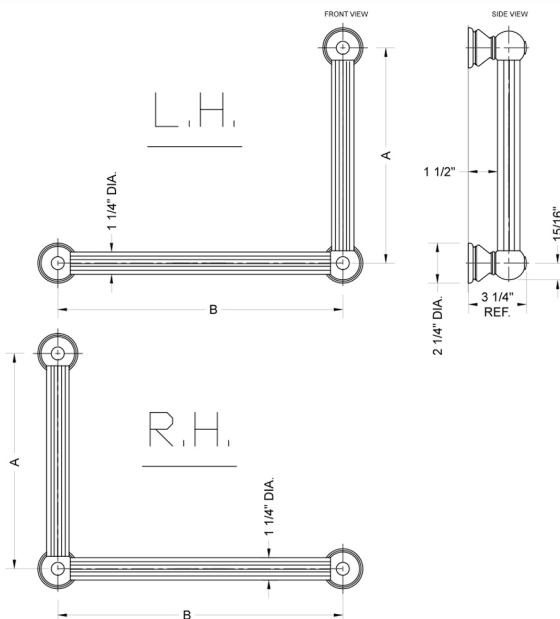

## G33 32H x 12W 90° Left Hand Grab Bar

Model #: **G33-32H-12W-LH-**

### FEATURES:

- ADA compliant when properly installed
- All brass construction, fully polished & plated
- All grab bars can be custom sized. Contact JACLO for pricing & availability
- Optional handshower sliders and toilet paper/wash cloth holders can be added only upon initial order
- Grab bars over 32" REQUIRE a middle post

### SPECIFICATION DRAWING:

BRASS LUXURY GRAB BAR			
PART. #	DESCRIPTION	A H	B W
G33-12H-12W	CENTER TO CENTER	12"	12"
G33-12H-16W	CENTER TO CENTER	12"	16"
G33-12H-24W	CENTER TO CENTER	12"	24"
G33-12H-32W	CENTER TO CENTER	12"	32"
G33-16H-12W	CENTER TO CENTER	16"	12"
G33-16H-16W	CENTER TO CENTER	16"	16"
G33-16H-24W	CENTER TO CENTER	16"	24"
G33-16H-32W	CENTER TO CENTER	16"	32"
G33-24H-12W	CENTER TO CENTER	24"	12"
G33-24H-16W	CENTER TO CENTER	24"	16"
G33-24H-24W	CENTER TO CENTER	24"	24"
G33-24H-32W	CENTER TO CENTER	24"	32"
G33-32H-12W	CENTER TO CENTER	32"	12"
G33-32H-16W	CENTER TO CENTER	32"	16"
G33-32H-24W	CENTER TO CENTER	32"	24"
G33-32H-32W	CENTER TO CENTER	32"	32"