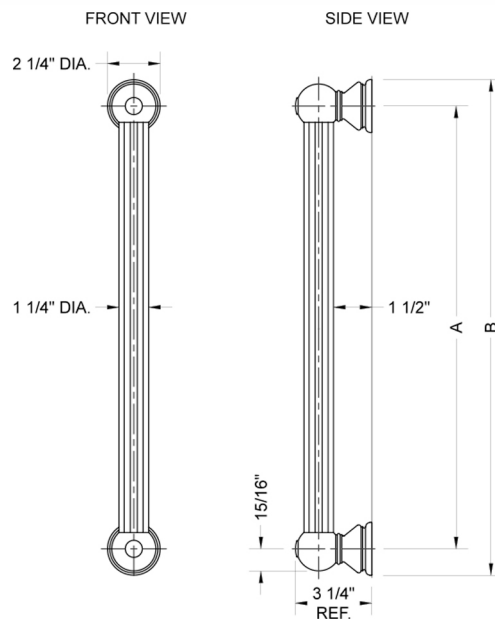

## 32" G33 Straight Grab Bar

Model #: **G33-32-**

### FEATURES:

- ADA compliant when properly installed
- All brass construction, fully polished & plated
- All grab bars can be custom sized. Contact JACLO for pricing & availability
- Optional handshower sliders and toilet paper/wash cloth holders can be added only upon initial order
- Grab bars over 32" REQUIRE a middle post

### SPECIFICATION DRAWING:

| BRASS LUXURY GRAB BAR                           |                      |     |         |
|---|----------------------|-----|---------|
| PART. #   | DESCRIPTION          | A   | B       |
| G33-12-XX                                       | 12" CENTER TO CENTER | 12" | 14 1/4" |
| G33-16-XX                                       | 16" CENTER TO CENTER | 16" | 18 1/4" |
| G33-18-XX                                       | 18" CENTER TO CENTER | 18" | 20 1/4" |
| G33-24-XX                                       | 24" CENTER TO CENTER | 24" | 28 1/4" |
| G33-32-XX                                       | 32" CENTER TO CENTER | 32" | 44 1/4" |
| *NOTE: GRAB BARS OVER 32" REQUIRE A MIDDLE POST |                      |     |         |
| G33-36-XX                                       | 36" CENTER TO CENTER | 36" | 38 1/4" |
| G33-42-XX                                       | 42" CENTER TO CENTER | 42" | 44 1/4" |
| G33-48-XX                                       | 48" CENTER TO CENTER | 48" | 50 1/4" |
| G33-60-XX                                       | 60" CENTER TO CENTER | 60" | 62 1/4" |