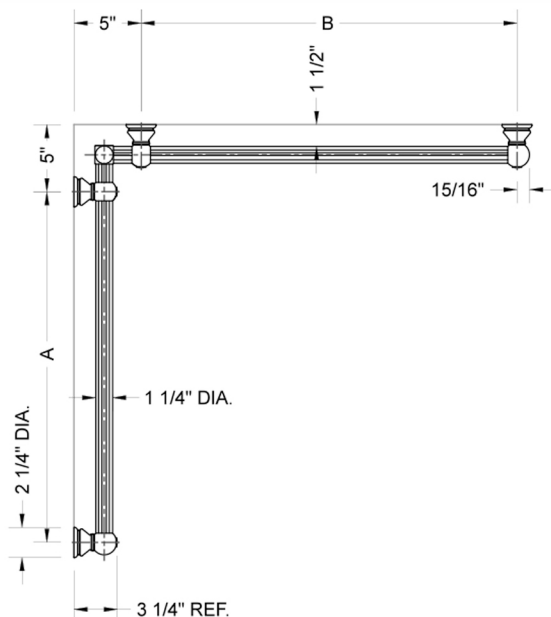

## G33 32" x 60" Inside Corner Grab Bar

**Model #: G33-32-60-IC-**

### FEATURES:

- ADA compliant when properly installed
- All brass construction, fully polished & plated
- All grab bars can be custom sized. Contact JACLO for pricing & availability
- Optional handshower sliders and toilet paper/wash cloth holders can be added only upon initial order
- Grab bars over 32" REQUIRE a middle post

### SPECIFICATION DRAWING:

BRASS LUXURY GRAB BAR							
PART. #	DESCRIPTION	A	B	PART. #	DESCRIPTION	A	B
G33-12-12-IC	CENTER OF POST	12"	12"	G33-24-36-IC	CENTER OF POST	24"	36"
G33-12-16-IC	CENTER OF POST	12"	16"	G33-24-48-IC	CENTER OF POST	24"	48"
G33-12-24-IC	CENTER OF POST	12"	24"	G33-24-60-IC	CENTER OF POST	24"	60"
G33-12-32-IC	CENTER OF POST	12"	32"				
G33-12-36-IC	CENTER OF POST	12"	36"	G33-32-32-IC	CENTER OF POST	32"	32"
G33-12-48-IC	CENTER OF POST	12"	48"	G33-32-36-IC	CENTER OF POST	32"	36"
G33-12-60-IC	CENTER OF POST	12"	60"	G33-32-48-IC	CENTER OF POST	32"	48"
				G33-32-60-IC	CENTER OF POST	32"	60"
G33-16-16-IC	CENTER OF POST	16"	16"				
G33-16-24-IC	CENTER OF POST	16"	24"	G33-36-36-IC	CENTER OF POST	36"	36"
G33-16-32-IC	CENTER OF POST	16"	32"	G33-36-48-IC	CENTER OF POST	36"	48"
				G33-36-60-IC	CENTER OF POST	36"	60"
G33-16-36-IC	CENTER OF POST	16"	36"				
G33-16-48-IC	CENTER OF POST	16"	48"	G33-48-48-IC	CENTER OF POST	48"	48"
G33-16-60-IC	CENTER OF POST	16"	60"	G33-48-60-IC	CENTER OF POST	48"	60"
G33-24-24-IC	CENTER OF POST	24"	24"	G33-60-60-IC	CENTER OF POST	60"	60"
G33-24-32-IC	CENTER OF POST	24"	32"				