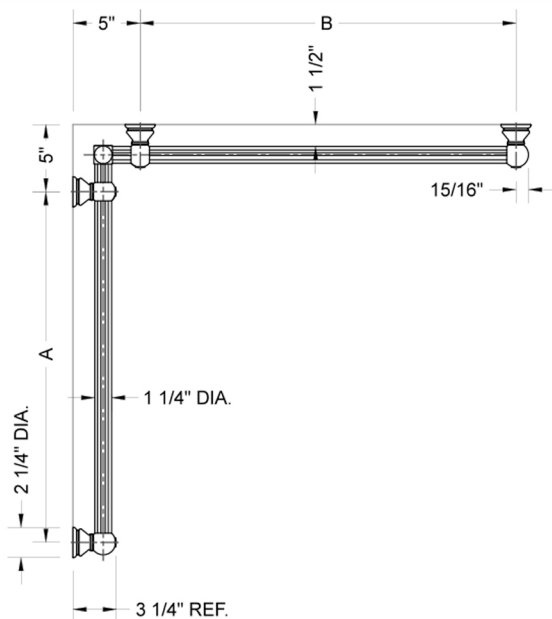

G33 32" x 48" Inside Corner Grab Bar Model #: G33-32-48-IC-

FEATURES:

- ADA compliant when properly installed
- All brass construction, fully polished & plated
- All grab bars can be custom sized. Contact JACLO for pricing & availability
- Optional handshower sliders and toilet paper/wash cloth holders can be added only upon initial order
- Grab bars over 32" REQUIRE a middle post

SPECIFICATION DRAWING:

BRASS LUXURY GRAB BAR							
PART. #	DESCRIPTION	A	B	PART. #	DESCRIPTION	A	B
G33-12-12-IC	CENTER OF POST	12"	12"	G33-24-36-IC	CENTER OF POST	24"	36"
G33-12-16-IC	CENTER OF POST	12"	16"	G33-24-48-IC	CENTER OF POST	24"	48"
G33-12-24-IC	CENTER OF POST	12"	24"	G33-24-60-IC	CENTER OF POST	24"	60"
G33-12-32-IC	CENTER OF POST	12"	32"				
G33-12-36-IC	CENTER OF POST	12"	36"	G33-32-32-IC	CENTER OF POST	32"	32"
G33-12-48-IC	CENTER OF POST	12"	48"	G33-32-36-IC	CENTER OF POST	32"	36"
G33-12-60-IC	CENTER OF POST	12"	60"	G33-32-48-IC	CENTER OF POST	32"	48"
				G33-32-60-IC	CENTER OF POST	32"	60"
G33-16-16-IC	CENTER OF POST	16"	16"				
G33-16-24-IC	CENTER OF POST	16"	24"	G33-36-36-IC	CENTER OF POST	36"	36"
G33-16-32-IC	CENTER OF POST	16"	32"	G33-36-48-IC	CENTER OF POST	36"	48"
				G33-36-60-IC	CENTER OF POST	36"	60"
G33-16-36-IC	CENTER OF POST	16"	36"				
G33-16-48-IC	CENTER OF POST	16"	48"	G33-48-48-IC	CENTER OF POST	48"	48"
G33-16-60-IC	CENTER OF POST	16"	60"	G33-48-60-IC	CENTER OF POST	48"	60"
G33-24-24-IC	CENTER OF POST	24"	24"	G33-60-60-IC	CENTER OF POST	60"	60"
G33-24-32-IC	CENTER OF POST	24"	32"				