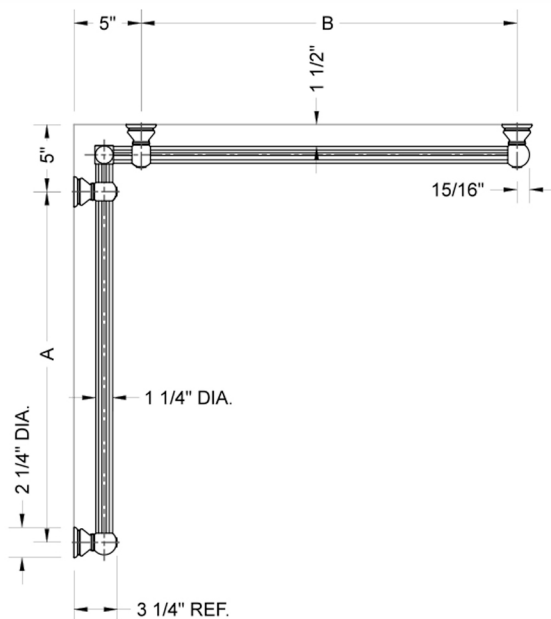

G33 32" x 36" Inside Corner Grab Bar

Model #: G33-32-36-IC-

FEATURES:

- ADA compliant when properly installed
- All brass construction, fully polished & plated
- All grab bars can be custom sized. Contact JACLO for pricing & availability
- Optional handshower sliders and toilet paper/wash cloth holders can be added only upon initial order
- Grab bars over 32" REQUIRE a middle post

SPECIFICATION DRAWING:

BRASS LUXURY GRAB BAR							
PART. #	DESCRIPTION	A	B	PART. #	DESCRIPTION	A	B
G33-12-12-IC	CENTER OF POST	12"	12"	G33-24-36-IC	CENTER OF POST	24"	36"
G33-12-16-IC	CENTER OF POST	12"	16"	G33-24-48-IC	CENTER OF POST	24"	48"
G33-12-24-IC	CENTER OF POST	12"	24"	G33-24-60-IC	CENTER OF POST	24"	60"
G33-12-32-IC	CENTER OF POST	12"	32"				
G33-12-36-IC	CENTER OF POST	12"	36"	G33-32-32-IC	CENTER OF POST	32"	32"
G33-12-48-IC	CENTER OF POST	12"	48"	G33-32-36-IC	CENTER OF POST	32"	36"
G33-12-60-IC	CENTER OF POST	12"	60"	G33-32-48-IC	CENTER OF POST	32"	48"
				G33-32-60-IC	CENTER OF POST	32"	60"
G33-16-16-IC	CENTER OF POST	16"	16"				
G33-16-24-IC	CENTER OF POST	16"	24"	G33-36-36-IC	CENTER OF POST	36"	36"
G33-16-32-IC	CENTER OF POST	16"	32"	G33-36-48-IC	CENTER OF POST	36"	48"
				G33-36-60-IC	CENTER OF POST	36"	60"
G33-16-36-IC	CENTER OF POST	16"	36"				
G33-16-48-IC	CENTER OF POST	16"	48"	G33-48-48-IC	CENTER OF POST	48"	48"
G33-16-60-IC	CENTER OF POST	16"	60"	G33-48-60-IC	CENTER OF POST	48"	60"
G33-24-24-IC	CENTER OF POST	24"	24"	G33-60-60-IC	CENTER OF POST	60"	60"
G33-24-32-IC	CENTER OF POST	24"	32"				