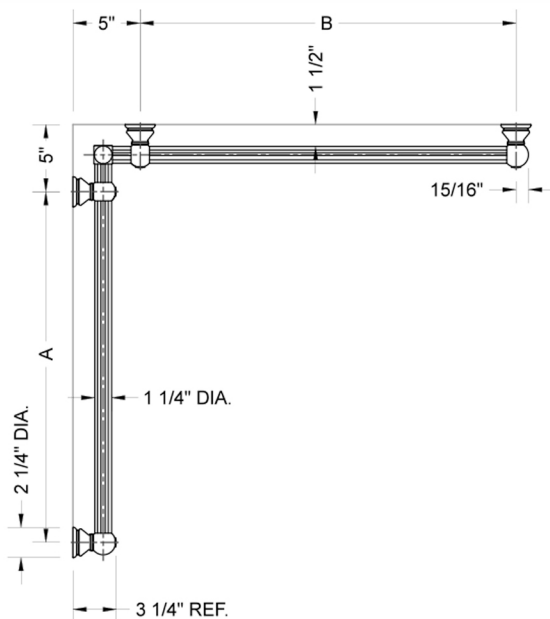

## G33 32" x 32" Inside Corner Grab Bar

Model #: G33-32-32-IC-

### FEATURES:

- ADA compliant when properly installed
- All brass construction, fully polished & plated
- All grab bars can be custom sized. Contact JACLO for pricing & availability
- Optional handshower sliders and toilet paper/wash cloth holders can be added only upon initial order
- Grab bars over 32" REQUIRE a middle post

### SPECIFICATION DRAWING:

BRASS LUXURY GRAB BAR							
PART. #	DESCRIPTION	A	B	PART. #	DESCRIPTION	A	B
G33-12-12-IC	CENTER OF POST	12"	12"	G33-24-36-IC	CENTER OF POST	24"	36"
G33-12-16-IC	CENTER OF POST	12"	16"	G33-24-48-IC	CENTER OF POST	24"	48"
G33-12-24-IC	CENTER OF POST	12"	24"	G33-24-60-IC	CENTER OF POST	24"	60"
G33-12-32-IC	CENTER OF POST	12"	32"				
				G33-32-32-IC	CENTER OF POST	32"	32"
G33-12-36-IC	CENTER OF POST	12"	36"	G33-32-36-IC	CENTER OF POST	32"	36"
G33-12-48-IC	CENTER OF POST	12"	48"	G33-32-48-IC	CENTER OF POST	32"	48"
G33-12-60-IC	CENTER OF POST	12"	60"	G33-32-60-IC	CENTER OF POST	32"	60"
G33-16-16-IC	CENTER OF POST	16"	16"	G33-36-36-IC	CENTER OF POST	36"	36"
G33-16-24-IC	CENTER OF POST	16"	24"	G33-36-48-IC	CENTER OF POST	36"	48"
G33-16-32-IC	CENTER OF POST	16"	32"	G33-36-60-IC	CENTER OF POST	36"	60"
G33-16-36-IC	CENTER OF POST	16"	36"	G33-48-48-IC	CENTER OF POST	48"	48"
G33-16-48-IC	CENTER OF POST	16"	48"	G33-48-60-IC	CENTER OF POST	48"	60"
G33-16-60-IC	CENTER OF POST	16"	60"				
				G33-60-60-IC	CENTER OF POST	60"	60"
G33-24-24-IC	CENTER OF POST	24"	24"				
G33-24-32-IC	CENTER OF POST	24"	32"				