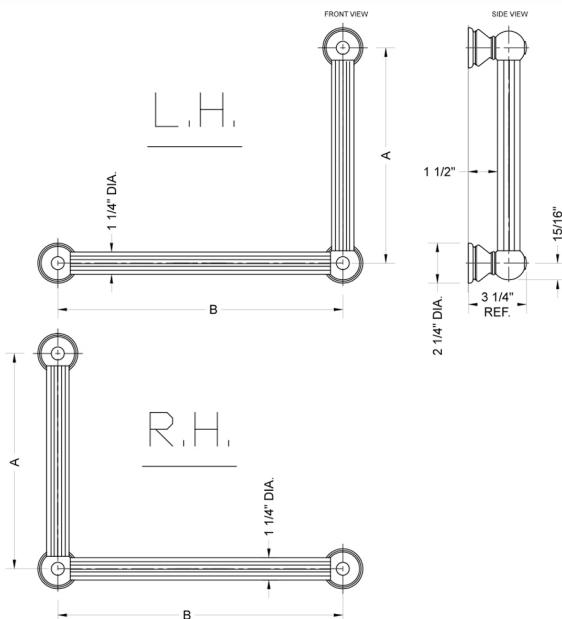

G33 24H x 32W 90° Left Hand Grab Bar

Model #: **G33-24H-32W-LH-**

FEATURES:

- ADA compliant when properly installed
- All brass construction, fully polished & plated
- All grab bars can be custom sized. Contact JACLO for pricing & availability
- Optional handshower sliders and toilet paper/wash cloth holders can be added only upon initial order
- Grab bars over 32" REQUIRE a middle post

SPECIFICATION DRAWING:

BRASS LUXURY GRAB BAR			
PART. #	DESCRIPTION	A H	B W
G33-12H-12W	CENTER TO CENTER	12"	12"
G33-12H-16W	CENTER TO CENTER	12"	16"
G33-12H-24W	CENTER TO CENTER	12"	24"
G33-12H-32W	CENTER TO CENTER	12"	32"
G33-16H-12W	CENTER TO CENTER	16"	12"
G33-16H-16W	CENTER TO CENTER	16"	16"
G33-16H-24W	CENTER TO CENTER	16"	24"
G33-16H-32W	CENTER TO CENTER	16"	32"
G33-24H-12W	CENTER TO CENTER	24"	12"
G33-24H-16W	CENTER TO CENTER	24"	16"
G33-24H-24W	CENTER TO CENTER	24"	24"
G33-24H-32W	CENTER TO CENTER	24"	32"
G33-32H-12W	CENTER TO CENTER	32"	12"
G33-32H-16W	CENTER TO CENTER	32"	16"
G33-32H-24W	CENTER TO CENTER	32"	24"
G33-32H-32W	CENTER TO CENTER	32"	32"