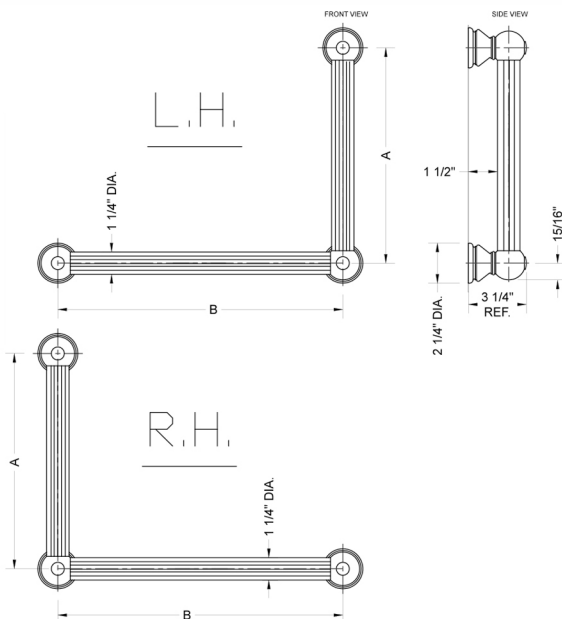

G33 24H x 24W 90° Grab Bar

Model #: **G33-24H-24W-**

FEATURES:

- ADA compliant when properly installed
- All brass construction, fully polished & plated
- All grab bars can be custom sized. Contact JACLO for pricing & availability
- Optional handshower sliders and toilet paper/wash cloth holders can be added only upon initial order
- Grab bars over 32" REQUIRE a middle post

SPECIFICATION DRAWING:

BRASS LUXURY GRAB BAR			
PART. #	DESCRIPTION	A H	B W
G33-12H-12W	CENTER TO CENTER	12"	12"
G33-12H-16W	CENTER TO CENTER	12"	16"
G33-12H-24W	CENTER TO CENTER	12"	24"
G33-12H-32W	CENTER TO CENTER	12"	32"
G33-16H-12W	CENTER TO CENTER	16"	12"
G33-16H-16W	CENTER TO CENTER	16"	16"
G33-16H-24W	CENTER TO CENTER	16"	24"
G33-16H-32W	CENTER TO CENTER	16"	32"
G33-24H-12W	CENTER TO CENTER	24"	12"
G33-24H-16W	CENTER TO CENTER	24"	16"
G33-24H-24W	CENTER TO CENTER	24"	24"
G33-24H-32W	CENTER TO CENTER	24"	32"
G33-32H-12W	CENTER TO CENTER	32"	12"
G33-32H-16W	CENTER TO CENTER	32"	16"
G33-32H-24W	CENTER TO CENTER	32"	24"
G33-32H-32W	CENTER TO CENTER	32"	32"