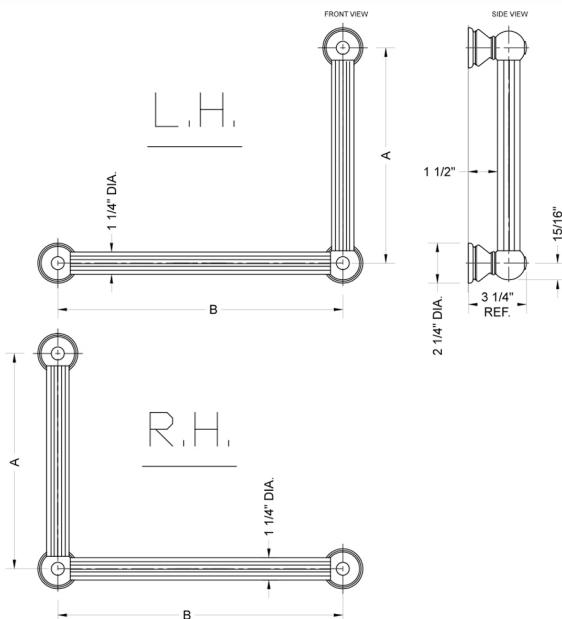

G33 24H x 16W 90° Left Hand Grab Bar

Model #: **G33-24H-16W-LH-**

FEATURES:

- ADA compliant when properly installed
- All brass construction, fully polished & plated
- All grab bars can be custom sized. Contact JACLO for pricing & availability
- Optional handshower sliders and toilet paper/wash cloth holders can be added only upon initial order
- Grab bars over 32" REQUIRE a middle post

SPECIFICATION DRAWING:

BRASS LUXURY GRAB BAR			
PART. #	DESCRIPTION	A H	B W
G33-12H-12W	CENTER TO CENTER	12"	12"
G33-12H-16W	CENTER TO CENTER	12"	16"
G33-12H-24W	CENTER TO CENTER	12"	24"
G33-12H-32W	CENTER TO CENTER	12"	32"
G33-16H-12W	CENTER TO CENTER	16"	12"
G33-16H-16W	CENTER TO CENTER	16"	16"
G33-16H-24W	CENTER TO CENTER	16"	24"
G33-16H-32W	CENTER TO CENTER	16"	32"
G33-24H-12W	CENTER TO CENTER	24"	12"
G33-24H-16W	CENTER TO CENTER	24"	16"
G33-24H-24W	CENTER TO CENTER	24"	24"
G33-24H-32W	CENTER TO CENTER	24"	32"
G33-32H-12W	CENTER TO CENTER	32"	12"
G33-32H-16W	CENTER TO CENTER	32"	16"
G33-32H-24W	CENTER TO CENTER	32"	24"
G33-32H-32W	CENTER TO CENTER	32"	32"