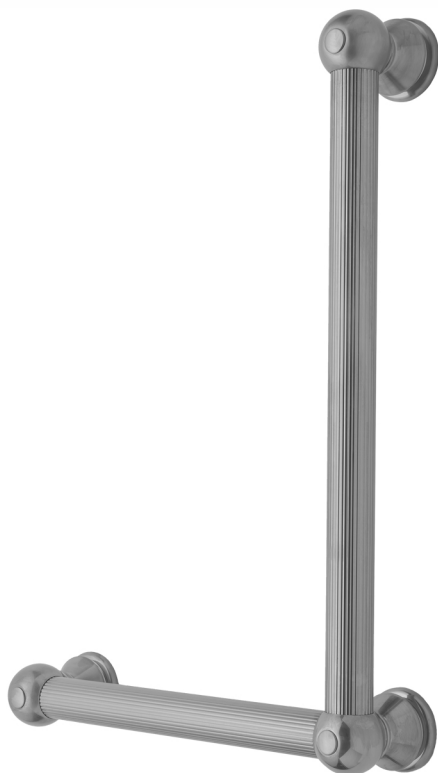

G33 24H x 16W 90° Left Hand Grab Bar

Model #: **G33-24H-16W-LH-**

FEATURES:

- ADA compliant when properly installed
- All brass construction, fully polished & plated
- All grab bars can be custom sized. Contact JACLO for pricing & availability
- Optional handshower sliders and toilet paper/wash cloth holders can be added only upon initial order
- Grab bars over 32" REQUIRE a middle post

AVAILABLE FINISHES:

Polished Chrome (PCH)	Satin Chrome (SC)	Bronze Umber (BU)
Satin Nickel (SN)	Pewter (PEW)	Caramel Bronze (CB)
Polished Nickel (PN)	Antique Brass (AB)	Antique Copper (ACU)
Oil-Rubbed Bronze (ORB)	Polished Brass (PB)	Polished Copper (PCU)
Vintage Bronze (VB)	Satin Brass (SB)	Matte Black (MBK)
Satin Gold (SG)	Polished Gold (PG)	Black Nickel (BKN)
Bombay Gold (BG)	Jewelers Gold (JG)	Europa Bronze (EB)
White (WH)	Sedona Beige (SDB)	Tristan Brass (TB)
Unlacquered Brass (ULB)	Satin Cooper (SCU)	

SPECIFICATION DRAWING:

BRASS LUXURY GRAB BAR			
PART. #	DESCRIPTION	A H	B W
G33-12H-12W	CENTER TO CENTER	12"	12"
G33-12H-16W	CENTER TO CENTER	12"	16"
G33-12H-24W	CENTER TO CENTER	12"	24"
G33-12H-32W	CENTER TO CENTER	12"	32"
G33-16H-12W	CENTER TO CENTER	16"	12"
G33-16H-16W	CENTER TO CENTER	16"	16"
G33-16H-24W	CENTER TO CENTER	16"	24"
G33-16H-32W	CENTER TO CENTER	16"	32"
G33-24H-12W	CENTER TO CENTER	24"	12"
G33-24H-16W	CENTER TO CENTER	24"	16"
G33-24H-24W	CENTER TO CENTER	24"	24"
G33-24H-32W	CENTER TO CENTER	24"	32"
G33-32H-12W	CENTER TO CENTER	32"	12"
G33-32H-16W	CENTER TO CENTER	32"	16"
G33-32H-24W	CENTER TO CENTER	32"	24"
G33-32H-32W	CENTER TO CENTER	32"	32"