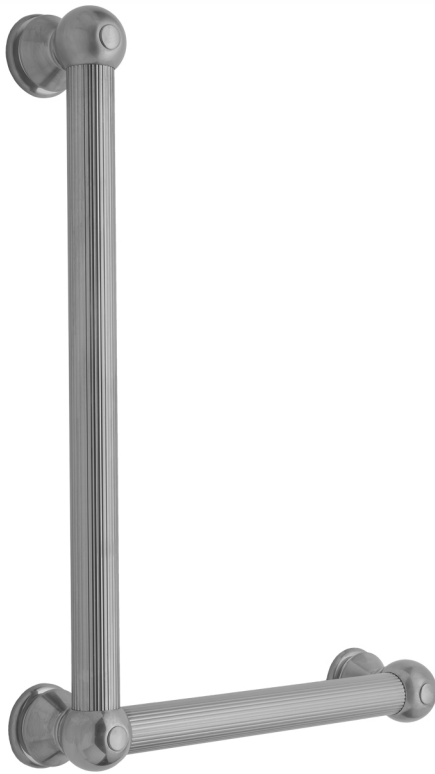

G33 24H x 12W 90° Right Hand Grab Bar

Model #: **G33-24H-12W-RH-**

FEATURES:

- ADA compliant when properly installed
- All brass construction, fully polished & plated
- All grab bars can be custom sized. Contact JACLO for pricing & availability
- Optional handshower sliders and toilet paper/wash cloth holders can be added only upon initial order
- Grab bars over 32" REQUIRE a middle post

AVAILABLE FINISHES:

Polished Chrome (PCH)	Satin Chrome (SC)	Bronze Umber (BU)
Satin Nickel (SN)	Pewter (PEW)	Caramel Bronze (CB)
Polished Nickel (PN)	Antique Brass (AB)	Antique Copper (ACU)
Oil-Rubbed Bronze (ORB)	Polished Brass (PB)	Polished Copper (PCU)
Vintage Bronze (VB)	Satin Brass (SB)	Matte Black (MBK)
Satin Gold (SG)	Polished Gold (PG)	Black Nickel (BKN)
Bombay Gold (BG)	Jewelers Gold (JG)	Europa Bronze (EB)
White (WH)	Sedona Beige (SDB)	Tristan Brass (TB)
Unlacquered Brass (ULB)	Satin Cooper (SCU)	

SPECIFICATION DRAWING:

BRASS LUXURY GRAB BAR			
PART. #	DESCRIPTION	A H	B W
G33-12H-12W	CENTER TO CENTER	12"	12"
G33-12H-16W	CENTER TO CENTER	12"	16"
G33-12H-24W	CENTER TO CENTER	12"	24"
G33-12H-32W	CENTER TO CENTER	12"	32"
G33-16H-12W	CENTER TO CENTER	16"	12"
G33-16H-16W	CENTER TO CENTER	16"	16"
G33-16H-24W	CENTER TO CENTER	16"	24"
G33-16H-32W	CENTER TO CENTER	16"	32"
G33-24H-12W	CENTER TO CENTER	24"	12"
G33-24H-16W	CENTER TO CENTER	24"	16"
G33-24H-24W	CENTER TO CENTER	24"	24"
G33-24H-32W	CENTER TO CENTER	24"	32"
G33-32H-12W	CENTER TO CENTER	32"	12"
G33-32H-16W	CENTER TO CENTER	32"	16"
G33-32H-24W	CENTER TO CENTER	32"	24"
G33-32H-32W	CENTER TO CENTER	32"	32"