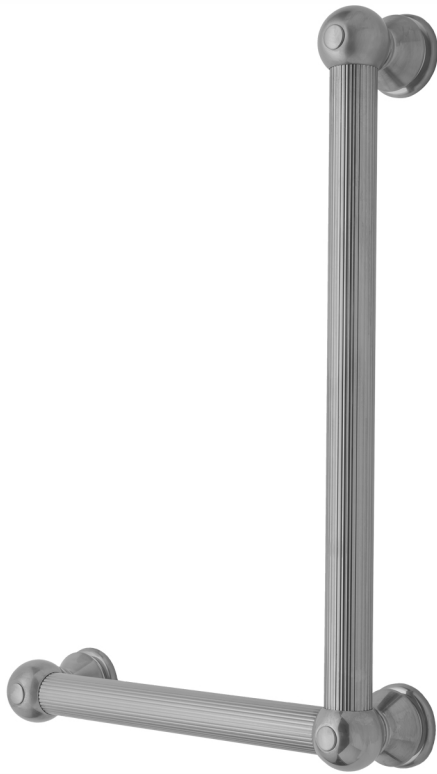

## G33 24H x 12W 90° Left Hand Grab Bar

Model #: **G33-24H-12W-LH-**

### FEATURES:

- ADA compliant when properly installed
- All brass construction, fully polished & plated
- All grab bars can be custom sized. Contact JACLO for pricing & availability
- Optional handshower sliders and toilet paper/wash cloth holders can be added only upon initial order
- Grab bars over 32" REQUIRE a middle post

### AVAILABLE FINISHES:

Polished Chrome (PCH)	Satin Chrome (SC)	Bronze Umber (BU)
Satin Nickel (SN)	Pewter (PEW)	Caramel Bronze (CB)
Polished Nickel (PN)	Antique Brass (AB)	Antique Copper (ACU)
Oil-Rubbed Bronze (ORB)	Polished Brass (PB)	Polished Copper (PCU)
Vintage Bronze (VB)	Satin Brass (SB)	Matte Black (MBK)
Satin Gold (SG)	Polished Gold (PG)	Black Nickel (BKN)
Bombay Gold (BG)	Jewelers Gold (JG)	Europa Bronze (EB)
White (WH)	Sedona Beige (SDB)	Tristan Brass (TB)
Unlacquered Brass (ULB)	Satin Cooper (SCU)	

### SPECIFICATION DRAWING:

BRASS LUXURY GRAB BAR			
PART. #	DESCRIPTION	A H	B W
G33-12H-12W	CENTER TO CENTER	12"	12"
G33-12H-16W	CENTER TO CENTER	12"	16"
G33-12H-24W	CENTER TO CENTER	12"	24"
G33-12H-32W	CENTER TO CENTER	12"	32"
G33-16H-12W	CENTER TO CENTER	16"	12"
G33-16H-16W	CENTER TO CENTER	16"	16"
G33-16H-24W	CENTER TO CENTER	16"	24"
G33-16H-32W	CENTER TO CENTER	16"	32"
G33-24H-12W	CENTER TO CENTER	24"	12"
G33-24H-16W	CENTER TO CENTER	24"	16"
G33-24H-24W	CENTER TO CENTER	24"	24"
G33-24H-32W	CENTER TO CENTER	24"	32"
G33-32H-12W	CENTER TO CENTER	32"	12"
G33-32H-16W	CENTER TO CENTER	32"	16"
G33-32H-24W	CENTER TO CENTER	32"	24"
G33-32H-32W	CENTER TO CENTER	32"	32"