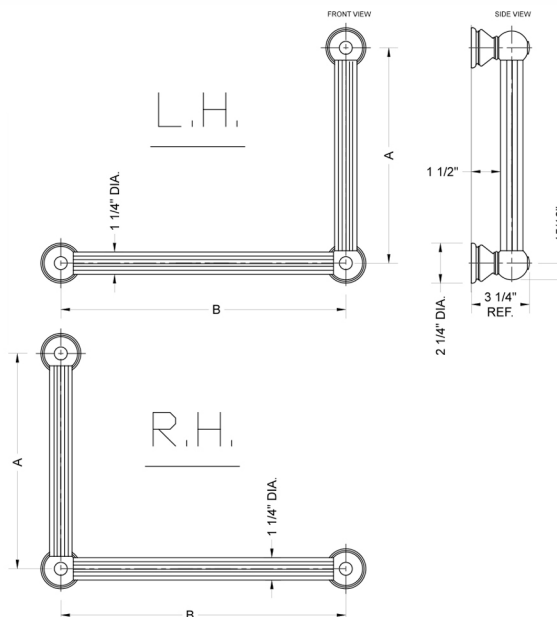

## G33 24H x 12W 90° Left Hand Grab Bar

Model #: **G33-24H-12W-LH-**

### FEATURES:

- ADA compliant when properly installed
- All brass construction, fully polished & plated
- All grab bars can be custom sized. Contact JACLO for pricing & availability
- Optional handshower sliders and toilet paper/wash cloth holders can be added only upon initial order
- Grab bars over 32" REQUIRE a middle post

### SPECIFICATION DRAWING:

BRASS LUXURY GRAB BAR			
PART. #	DESCRIPTION	A H	B W
G33-12H-12W	CENTER TO CENTER	12"	12"
G33-12H-16W	CENTER TO CENTER	12"	16"
G33-12H-24W	CENTER TO CENTER	12"	24"
G33-12H-32W	CENTER TO CENTER	12"	32"
G33-16H-12W	CENTER TO CENTER	16"	12"
G33-16H-16W	CENTER TO CENTER	16"	16"
G33-16H-24W	CENTER TO CENTER	16"	24"
G33-16H-32W	CENTER TO CENTER	16"	32"
G33-24H-12W	CENTER TO CENTER	24"	12"
G33-24H-16W	CENTER TO CENTER	24"	16"
G33-24H-24W	CENTER TO CENTER	24"	24"
G33-24H-32W	CENTER TO CENTER	24"	32"
G33-32H-12W	CENTER TO CENTER	32"	12"
G33-32H-16W	CENTER TO CENTER	32"	16"
G33-32H-24W	CENTER TO CENTER	32"	24"
G33-32H-32W	CENTER TO CENTER	32"	32"