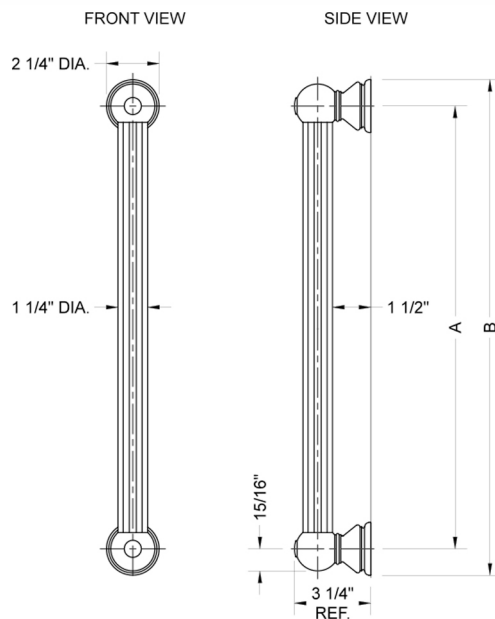

## 24" G33 Straight Grab Bar

Model #: G33-24-

### FEATURES:

- ADA compliant when properly installed
- All brass construction, fully polished & plated
- All grab bars can be custom sized. Contact JACLO for pricing & availability
- Optional handshower sliders and toilet paper/wash cloth holders can be added only upon initial order
- Grab bars over 32" REQUIRE a middle post

### SPECIFICATION DRAWING:

BRASS LUXURY GRAB BAR			
PART. #	DESCRIPTION	A	B
G33-12-XX	12" CENTER TO CENTER	12"	14 1/4"
G33-16-XX	16" CENTER TO CENTER	16"	18 1/4"
G33-18-XX	18" CENTER TO CENTER	18"	20 1/4"
G33-24-XX	24" CENTER TO CENTER	24"	28 1/4"
G33-32-XX	32" CENTER TO CENTER	32"	44 1/4"
*NOTE: GRAB BARS OVER 32" REQUIRE A MIDDLE POST			
G33-36-XX	36" CENTER TO CENTER	36"	38 1/4"
G33-42-XX	42" CENTER TO CENTER	42"	44 1/4"
G33-48-XX	48" CENTER TO CENTER	48"	50 1/4"
G33-60-XX	60" CENTER TO CENTER	60"	62 1/4"