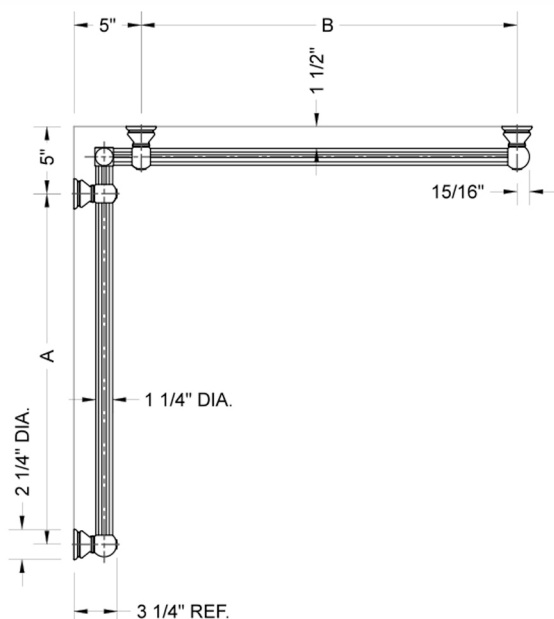

G33 24" x 60" Inside Corner Grab Bar

Model #: G33-24-60-IC-

FEATURES:

- ADA compliant when properly installed
- All brass construction, fully polished & plated
- All grab bars can be custom sized. Contact JACLO for pricing & availability
- Optional handshower sliders and toilet paper/wash cloth holders can be added only upon initial order
- Grab bars over 32" REQUIRE a middle post

SPECIFICATION DRAWING:

BRASS LUXURY GRAB BAR							
PART. #	DESCRIPTION	A	B	PART. #	DESCRIPTION	A	B
G33-12-12-IC	CENTER OF POST	12"	12"	G33-24-36-IC	CENTER OF POST	24"	36"
G33-12-16-IC	CENTER OF POST	12"	16"	G33-24-48-IC	CENTER OF POST	24"	48"
G33-12-24-IC	CENTER OF POST	12"	24"	G33-24-60-IC	CENTER OF POST	24"	60"
G33-12-32-IC	CENTER OF POST	12"	32"				
				G33-32-32-IC	CENTER OF POST	32"	32"
G33-12-36-IC	CENTER OF POST	12"	36"	G33-32-36-IC	CENTER OF POST	32"	36"
G33-12-48-IC	CENTER OF POST	12"	48"	G33-32-48-IC	CENTER OF POST	32"	48"
G33-12-60-IC	CENTER OF POST	12"	60"	G33-32-60-IC	CENTER OF POST	32"	60"
G33-16-16-IC	CENTER OF POST	16"	16"	G33-36-36-IC	CENTER OF POST	36"	36"
G33-16-24-IC	CENTER OF POST	16"	24"	G33-36-48-IC	CENTER OF POST	36"	48"
G33-16-32-IC	CENTER OF POST	16"	32"	G33-36-60-IC	CENTER OF POST	36"	60"
G33-16-36-IC	CENTER OF POST	16"	36"	G33-48-48-IC	CENTER OF POST	48"	48"
G33-16-48-IC	CENTER OF POST	16"	48"	G33-48-60-IC	CENTER OF POST	48"	60"
G33-16-60-IC	CENTER OF POST	16"	60"				
				G33-60-60-IC	CENTER OF POST	60"	60"
G33-24-24-IC	CENTER OF POST	24"	24"				
G33-24-32-IC	CENTER OF POST	24"	32"				