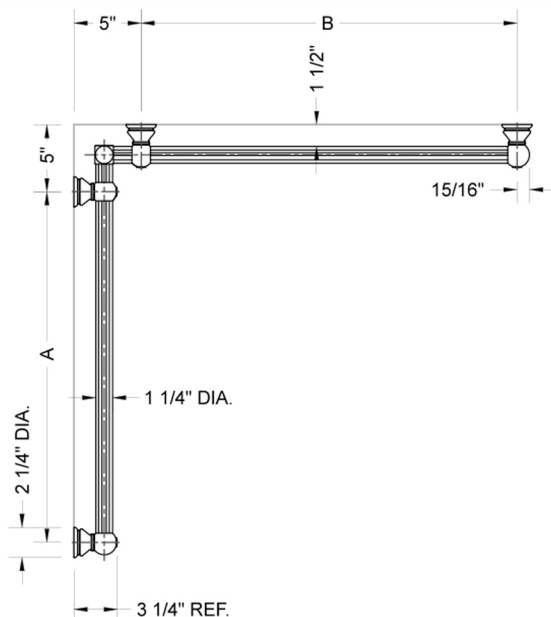

G33 24" x 32" Inside Corner Grab Bar

Model #: G33-24-32-IC-

FEATURES:

- ADA compliant when properly installed
- All brass construction, fully polished & plated
- All grab bars can be custom sized. Contact JACLO for pricing & availability
- Optional handshower sliders and toilet paper/wash cloth holders can be added only upon initial order
- Grab bars over 32" REQUIRE a middle post

SPECIFICATION DRAWING:

BRASS LUXURY GRAB BAR							
PART. #	DESCRIPTION	A	B	PART. #	DESCRIPTION	A	B
G33-12-12-IC	CENTER OF POST	12"	12"	G33-24-36-IC	CENTER OF POST	24"	36"
G33-12-16-IC	CENTER OF POST	12"	16"	G33-24-48-IC	CENTER OF POST	24"	48"
G33-12-24-IC	CENTER OF POST	12"	24"	G33-24-60-IC	CENTER OF POST	24"	60"
G33-12-32-IC	CENTER OF POST	12"	32"				
				G33-32-32-IC	CENTER OF POST	32"	32"
G33-12-36-IC	CENTER OF POST	12"	36"	G33-32-36-IC	CENTER OF POST	32"	36"
G33-12-48-IC	CENTER OF POST	12"	48"	G33-32-48-IC	CENTER OF POST	32"	48"
G33-12-60-IC	CENTER OF POST	12"	60"	G33-32-60-IC	CENTER OF POST	32"	60"
G33-16-16-IC	CENTER OF POST	16"	16"	G33-36-36-IC	CENTER OF POST	36"	36"
G33-16-24-IC	CENTER OF POST	16"	24"	G33-36-48-IC	CENTER OF POST	36"	48"
G33-16-32-IC	CENTER OF POST	16"	32"	G33-36-60-IC	CENTER OF POST	36"	60"
G33-16-36-IC	CENTER OF POST	16"	36"	G33-48-48-IC	CENTER OF POST	48"	48"
G33-16-48-IC	CENTER OF POST	16"	48"	G33-48-60-IC	CENTER OF POST	48"	60"
G33-16-60-IC	CENTER OF POST	16"	60"				
				G33-60-60-IC	CENTER OF POST	60"	60"
G33-24-24-IC	CENTER OF POST	24"	24"				
G33-24-32-IC	CENTER OF POST	24"	32"				