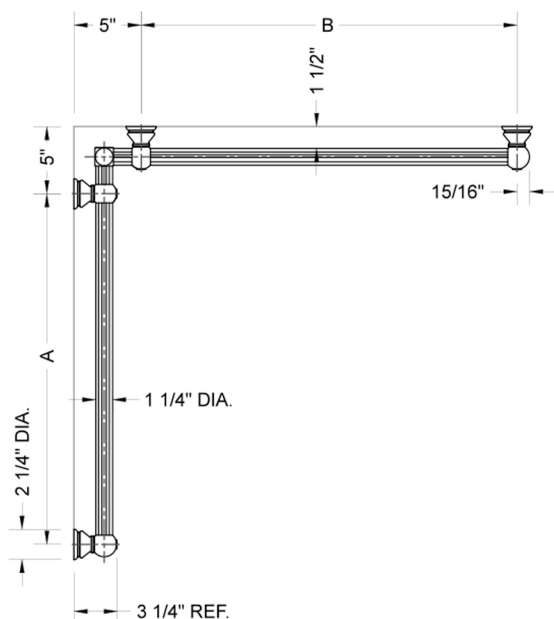

G33 24" x 24" Inside Corner Grab Bar

Model #: **G33-24-24-IC-**

FEATURES:

- ADA compliant when properly installed
- All brass construction, fully polished & plated
- All grab bars can be custom sized. Contact JACLO for pricing & availability
- Optional handshower sliders and toilet paper/wash cloth holders can be added only upon initial order
- Grab bars over 32" REQUIRE a middle post

SPECIFICATION DRAWING:

BRASS LUXURY GRAB BAR							
PART. #	DESCRIPTION	A	B	PART. #	DESCRIPTION	A	B
G33-12-12-IC	CENTER OF POST	12"	12"	G33-24-36-IC	CENTER OF POST	24"	36"
G33-12-16-IC	CENTER OF POST	12"	16"	G33-24-48-IC	CENTER OF POST	24"	48"
G33-12-24-IC	CENTER OF POST	12"	24"	G33-24-60-IC	CENTER OF POST	24"	60"
G33-12-32-IC	CENTER OF POST	12"	32"				
				G33-32-32-IC	CENTER OF POST	32"	32"
G33-12-36-IC	CENTER OF POST	12"	36"	G33-32-36-IC	CENTER OF POST	32"	36"
G33-12-48-IC	CENTER OF POST	12"	48"	G33-32-48-IC	CENTER OF POST	32"	48"
G33-12-60-IC	CENTER OF POST	12"	60"	G33-32-60-IC	CENTER OF POST	32"	60"
G33-16-16-IC	CENTER OF POST	16"	16"	G33-36-36-IC	CENTER OF POST	36"	36"
G33-16-24-IC	CENTER OF POST	16"	24"	G33-36-48-IC	CENTER OF POST	36"	48"
G33-16-32-IC	CENTER OF POST	16"	32"	G33-36-60-IC	CENTER OF POST	36"	60"
G33-16-36-IC	CENTER OF POST	16"	36"	G33-48-48-IC	CENTER OF POST	48"	48"
G33-16-48-IC	CENTER OF POST	16"	48"	G33-48-60-IC	CENTER OF POST	48"	60"
G33-16-60-IC	CENTER OF POST	16"	60"				
				G33-60-60-IC	CENTER OF POST	60"	60"
G33-24-24-IC	CENTER OF POST	24"	24"				
G33-24-32-IC	CENTER OF POST	24"	32"				