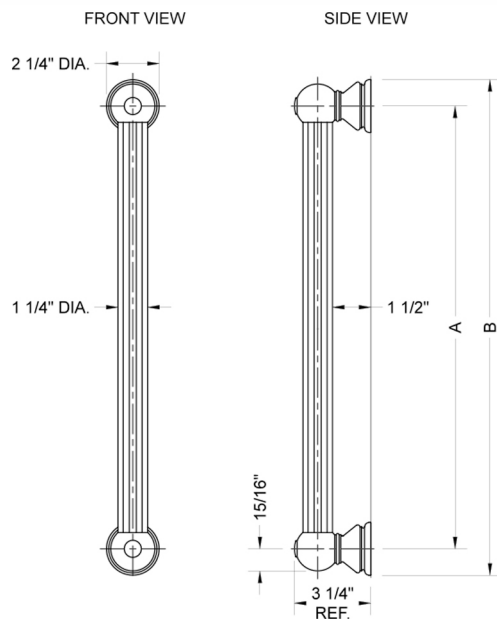

## 18" G33 Straight Grab Bar

Model #: G33-18-

### FEATURES:

- ADA compliant when properly installed
- All brass construction, fully polished & plated
- All grab bars can be custom sized. Contact JACLO for pricing & availability
- Optional handshower sliders and toilet paper/wash cloth holders can be added only upon initial order
- Grab bars over 32" REQUIRE a middle post

### SPECIFICATION DRAWING:

BRASS LUXURY GRAB BAR			
PART. #	DESCRIPTION	A	B
G33-12-XX	12" CENTER TO CENTER	12"	14 1/4"
G33-16-XX	16" CENTER TO CENTER	16"	18 1/4"
G33-18-XX	18" CENTER TO CENTER	18"	20 1/4"
G33-24-XX	24" CENTER TO CENTER	24"	28 1/4"
G33-32-XX	32" CENTER TO CENTER	32"	44 1/4"
*NOTE: GRAB BARS OVER 32" REQUIRE A MIDDLE POST			
G33-36-XX	36" CENTER TO CENTER	36"	38 1/4"
G33-42-XX	42" CENTER TO CENTER	42"	44 1/4"
G33-48-XX	48" CENTER TO CENTER	48"	50 1/4"
G33-60-XX	60" CENTER TO CENTER	60"	62 1/4"