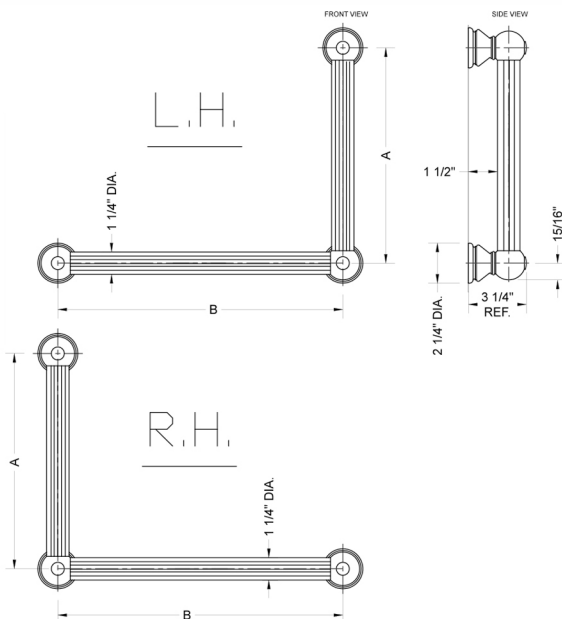

G33 16H x 32W 90° Right Hand Grab Bar

Model #: **G33-16H-32W-RH-**

FEATURES:

- ADA compliant when properly installed
- All brass construction, fully polished & plated
- All grab bars can be custom sized. Contact JACLO for pricing & availability
- Optional handshower sliders and toilet paper/wash cloth holders can be added only upon initial order
- Grab bars over 32" REQUIRE a middle post

SPECIFICATION DRAWING:

BRASS LUXURY GRAB BAR			
PART. #	DESCRIPTION	A H	B W
G33-12H-12W	CENTER TO CENTER	12"	12"
G33-12H-16W	CENTER TO CENTER	12"	16"
G33-12H-24W	CENTER TO CENTER	12"	24"
G33-12H-32W	CENTER TO CENTER	12"	32"
G33-16H-12W	CENTER TO CENTER	16"	12"
G33-16H-16W	CENTER TO CENTER	16"	16"
G33-16H-24W	CENTER TO CENTER	16"	24"
G33-16H-32W	CENTER TO CENTER	16"	32"
G33-24H-12W	CENTER TO CENTER	24"	12"
G33-24H-16W	CENTER TO CENTER	24"	16"
G33-24H-24W	CENTER TO CENTER	24"	24"
G33-24H-32W	CENTER TO CENTER	24"	32"
G33-32H-12W	CENTER TO CENTER	32"	12"
G33-32H-16W	CENTER TO CENTER	32"	16"
G33-32H-24W	CENTER TO CENTER	32"	24"
G33-32H-32W	CENTER TO CENTER	32"	32"