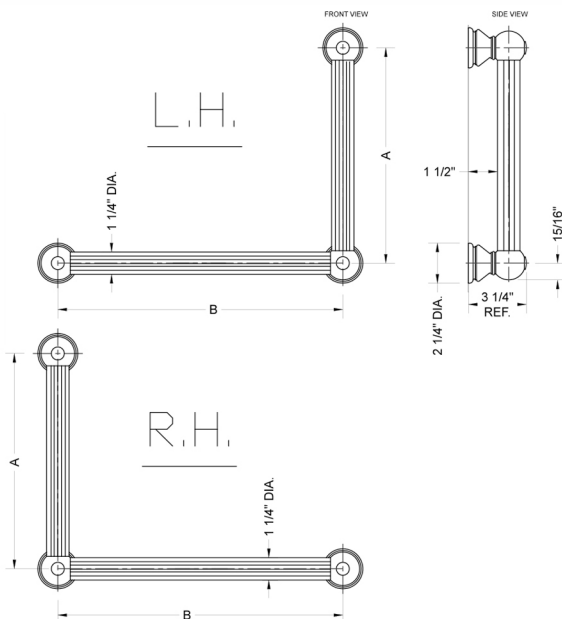

## G33 16H x 32W 90° Left Hand Grab Bar

Model #: **G33-16H-32W-LH-**

### FEATURES:

- ADA compliant when properly installed
- All brass construction, fully polished & plated
- All grab bars can be custom sized. Contact JACLO for pricing & availability
- Optional handshower sliders and toilet paper/wash cloth holders can be added only upon initial order
- Grab bars over 32" REQUIRE a middle post

### SPECIFICATION DRAWING:

BRASS LUXURY GRAB BAR			
PART. #	DESCRIPTION	A H	B W
G33-12H-12W	CENTER TO CENTER	12"	12"
G33-12H-16W	CENTER TO CENTER	12"	16"
G33-12H-24W	CENTER TO CENTER	12"	24"
G33-12H-32W	CENTER TO CENTER	12"	32"
G33-16H-12W	CENTER TO CENTER	16"	12"
G33-16H-16W	CENTER TO CENTER	16"	16"
G33-16H-24W	CENTER TO CENTER	16"	24"
G33-16H-32W	CENTER TO CENTER	16"	32"
G33-24H-12W	CENTER TO CENTER	24"	12"
G33-24H-16W	CENTER TO CENTER	24"	16"
G33-24H-24W	CENTER TO CENTER	24"	24"
G33-24H-32W	CENTER TO CENTER	24"	32"
G33-32H-12W	CENTER TO CENTER	32"	12"
G33-32H-16W	CENTER TO CENTER	32"	16"
G33-32H-24W	CENTER TO CENTER	32"	24"
G33-32H-32W	CENTER TO CENTER	32"	32"