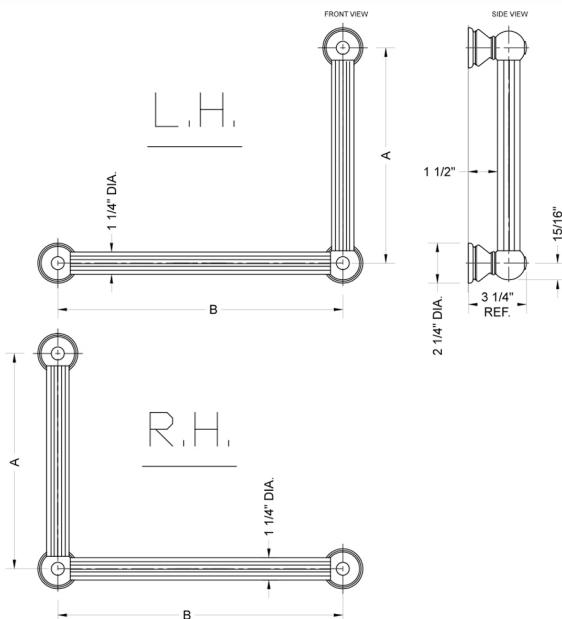

G33 16H x 24W 90° Right Hand Grab Bar

Model #: **G33-16H-24W-RH-**

FEATURES:

- ADA compliant when properly installed
- All brass construction, fully polished & plated
- All grab bars can be custom sized. Contact JACLO for pricing & availability
- Optional handshower sliders and toilet paper/wash cloth holders can be added only upon initial order
- Grab bars over 32" REQUIRE a middle post

SPECIFICATION DRAWING:

BRASS LUXURY GRAB BAR			
PART. #	DESCRIPTION	A H	B W
G33-12H-12W	CENTER TO CENTER	12"	12"
G33-12H-16W	CENTER TO CENTER	12"	16"
G33-12H-24W	CENTER TO CENTER	12"	24"
G33-12H-32W	CENTER TO CENTER	12"	32"
G33-16H-12W	CENTER TO CENTER	16"	12"
G33-16H-16W	CENTER TO CENTER	16"	16"
G33-16H-24W	CENTER TO CENTER	16"	24"
G33-16H-32W	CENTER TO CENTER	16"	32"
G33-24H-12W	CENTER TO CENTER	24"	12"
G33-24H-16W	CENTER TO CENTER	24"	16"
G33-24H-24W	CENTER TO CENTER	24"	24"
G33-24H-32W	CENTER TO CENTER	24"	32"
G33-32H-12W	CENTER TO CENTER	32"	12"
G33-32H-16W	CENTER TO CENTER	32"	16"
G33-32H-24W	CENTER TO CENTER	32"	24"
G33-32H-32W	CENTER TO CENTER	32"	32"