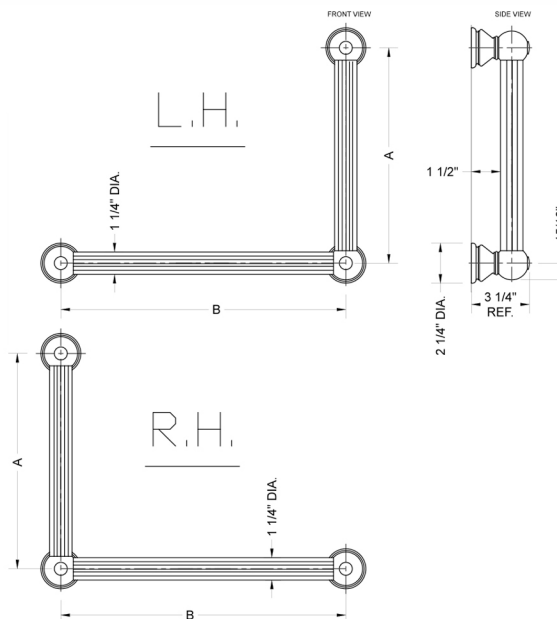

G33 16H x 24W 90° Left Hand Grab Bar

Model #: **G33-16H-24W-LH-**

FEATURES:

- ADA compliant when properly installed
- All brass construction, fully polished & plated
- All grab bars can be custom sized. Contact JACLO for pricing & availability
- Optional handshower sliders and toilet paper/wash cloth holders can be added only upon initial order
- Grab bars over 32" REQUIRE a middle post

SPECIFICATION DRAWING:

BRASS LUXURY GRAB BAR			
PART. #	DESCRIPTION	A H	B W
G33-12H-12W	CENTER TO CENTER	12"	12"
G33-12H-16W	CENTER TO CENTER	12"	16"
G33-12H-24W	CENTER TO CENTER	12"	24"
G33-12H-32W	CENTER TO CENTER	12"	32"
G33-16H-12W	CENTER TO CENTER	16"	12"
G33-16H-16W	CENTER TO CENTER	16"	16"
G33-16H-24W	CENTER TO CENTER	16"	24"
G33-16H-32W	CENTER TO CENTER	16"	32"
G33-24H-12W	CENTER TO CENTER	24"	12"
G33-24H-16W	CENTER TO CENTER	24"	16"
G33-24H-24W	CENTER TO CENTER	24"	24"
G33-24H-32W	CENTER TO CENTER	24"	32"
G33-32H-12W	CENTER TO CENTER	32"	12"
G33-32H-16W	CENTER TO CENTER	32"	16"
G33-32H-24W	CENTER TO CENTER	32"	24"
G33-32H-32W	CENTER TO CENTER	32"	32"