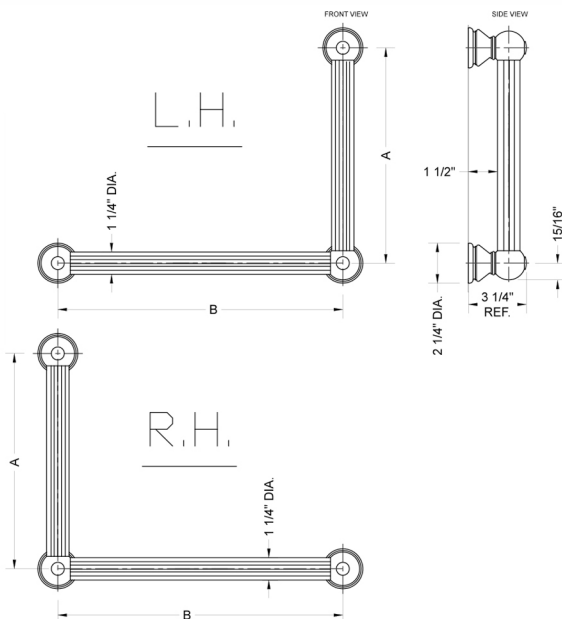

## G33 16H x 16W 90° Grab Bar

Model #: **G33-16H-16W-**

### FEATURES:

- ADA compliant when properly installed
- All brass construction, fully polished & plated
- All grab bars can be custom sized. Contact JACLO for pricing & availability
- Optional handshower sliders and toilet paper/wash cloth holders can be added only upon initial order
- Grab bars over 32" REQUIRE a middle post

### SPECIFICATION DRAWING:

BRASS LUXURY GRAB BAR			
PART. #	DESCRIPTION	A H	B W
G33-12H-12W	CENTER TO CENTER	12"	12"
G33-12H-16W	CENTER TO CENTER	12"	16"
G33-12H-24W	CENTER TO CENTER	12"	24"
G33-12H-32W	CENTER TO CENTER	12"	32"
G33-16H-12W	CENTER TO CENTER	16"	12"
G33-16H-16W	CENTER TO CENTER	16"	16"
G33-16H-24W	CENTER TO CENTER	16"	24"
G33-16H-32W	CENTER TO CENTER	16"	32"
G33-24H-12W	CENTER TO CENTER	24"	12"
G33-24H-16W	CENTER TO CENTER	24"	16"
G33-24H-24W	CENTER TO CENTER	24"	24"
G33-24H-32W	CENTER TO CENTER	24"	32"
G33-32H-12W	CENTER TO CENTER	32"	12"
G33-32H-16W	CENTER TO CENTER	32"	16"
G33-32H-24W	CENTER TO CENTER	32"	24"
G33-32H-32W	CENTER TO CENTER	32"	32"