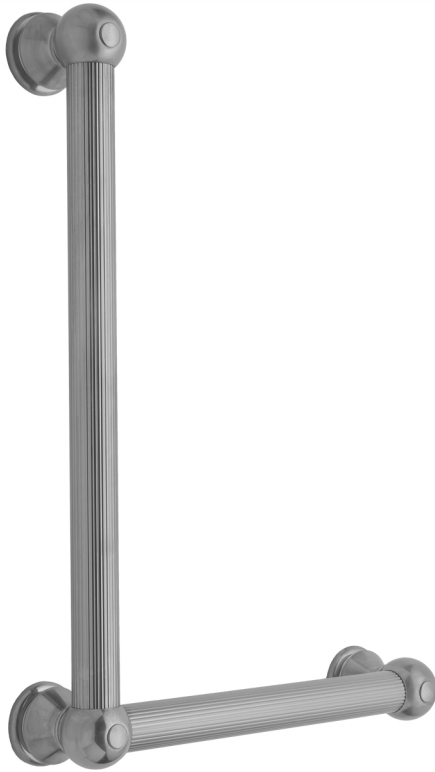

G33 16H x 12W 90° Right Hand Grab Bar

Model #: G33-16H-12W-RH-

FEATURES:

- ADA compliant when properly installed
- All brass construction, fully polished & plated
- All grab bars can be custom sized. Contact JACLO for pricing & availability
- Optional handshower sliders and toilet paper/wash cloth holders can be added only upon initial order
- Grab bars over 32" REQUIRE a middle post

AVAILABLE FINISHES:

Polished Chrome (PCH)	Satin Chrome (SC)	Bronze Umber (BU)
Satin Nickel (SN)	Pewter (PEW)	Caramel Bronze (CB)
Polished Nickel (PN)	Antique Brass (AB)	Antique Copper (ACU)
Oil-Rubbed Bronze (ORB)	Polished Brass (PB)	Polished Copper (PCU)
Vintage Bronze (VB)	Satin Brass (SB)	Matte Black (MBK)
Satin Gold (SG)	Polished Gold (PG)	Black Nickel (BKN)
Bombay Gold (BG)	Jewelers Gold (JG)	Europa Bronze (EB)
White (WH)	Sedona Beige (SDB)	Tristan Brass (TB)
Unlacquered Brass (ULB)	Satin Cooper (SCU)	

SPECIFICATION DRAWING:

BRASS LUXURY GRAB BAR			
PART. #	DESCRIPTION	A H	B W
G33-12H-12W	CENTER TO CENTER	12"	12"
G33-12H-16W	CENTER TO CENTER	12"	16"
G33-12H-24W	CENTER TO CENTER	12"	24"
G33-12H-32W	CENTER TO CENTER	12"	32"
G33-16H-12W	CENTER TO CENTER	16"	12"
G33-16H-16W	CENTER TO CENTER	16"	16"
G33-16H-24W	CENTER TO CENTER	16"	24"
G33-16H-32W	CENTER TO CENTER	16"	32"
G33-24H-12W	CENTER TO CENTER	24"	12"
G33-24H-16W	CENTER TO CENTER	24"	16"
G33-24H-24W	CENTER TO CENTER	24"	24"
G33-24H-32W	CENTER TO CENTER	24"	32"
G33-32H-12W	CENTER TO CENTER	32"	12"
G33-32H-16W	CENTER TO CENTER	32"	16"
G33-32H-24W	CENTER TO CENTER	32"	24"
G33-32H-32W	CENTER TO CENTER	32"	32"