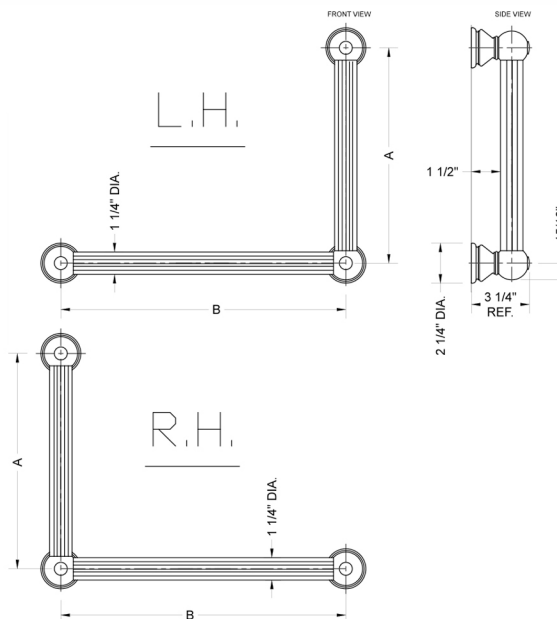

G33 16H x 12W 90° Right Hand Grab Bar

Model #: G33-16H-12W-RH-

FEATURES:

- ADA compliant when properly installed
- All brass construction, fully polished & plated
- All grab bars can be custom sized. Contact JACLO for pricing & availability
- Optional handshower sliders and toilet paper/wash cloth holders can be added only upon initial order
- Grab bars over 32" REQUIRE a middle post

SPECIFICATION DRAWING:

BRASS LUXURY GRAB BAR			
PART. #	DESCRIPTION	A H	B W
G33-12H-12W	CENTER TO CENTER	12"	12"
G33-12H-16W	CENTER TO CENTER	12"	16"
G33-12H-24W	CENTER TO CENTER	12"	24"
G33-12H-32W	CENTER TO CENTER	12"	32"
G33-16H-12W	CENTER TO CENTER	16"	12"
G33-16H-16W	CENTER TO CENTER	16"	16"
G33-16H-24W	CENTER TO CENTER	16"	24"
G33-16H-32W	CENTER TO CENTER	16"	32"
G33-24H-12W	CENTER TO CENTER	24"	12"
G33-24H-16W	CENTER TO CENTER	24"	16"
G33-24H-24W	CENTER TO CENTER	24"	24"
G33-24H-32W	CENTER TO CENTER	24"	32"
G33-32H-12W	CENTER TO CENTER	32"	12"
G33-32H-16W	CENTER TO CENTER	32"	16"
G33-32H-24W	CENTER TO CENTER	32"	24"
G33-32H-32W	CENTER TO CENTER	32"	32"