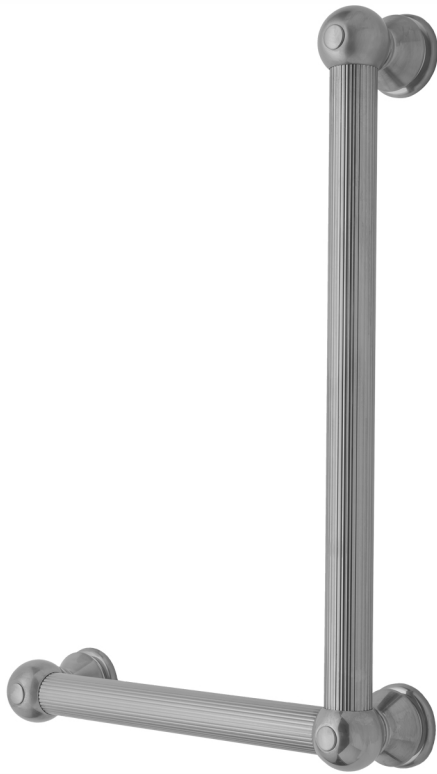

## G33 16H x 12W 90° Left Hand Grab Bar

Model #: **G33-16H-12W-LH-**

### FEATURES:

- ADA compliant when properly installed
- All brass construction, fully polished & plated
- All grab bars can be custom sized. Contact JACLO for pricing & availability
- Optional handshower sliders and toilet paper/wash cloth holders can be added only upon initial order
- Grab bars over 32" REQUIRE a middle post

### AVAILABLE FINISHES:

Polished Chrome (PCH)	Satin Chrome (SC)	Bronze Umber (BU)
Satin Nickel (SN)	Pewter (PEW)	Caramel Bronze (CB)
Polished Nickel (PN)	Antique Brass (AB)	Antique Copper (ACU)
Oil-Rubbed Bronze (ORB)	Polished Brass (PB)	Polished Copper (PCU)
Vintage Bronze (VB)	Satin Brass (SB)	Matte Black (MBK)
Satin Gold (SG)	Polished Gold (PG)	Black Nickel (BKN)
Bombay Gold (BG)	Jewelers Gold (JG)	Europa Bronze (EB)
White (WH)	Sedona Beige (SDB)	Tristan Brass (TB)
Unlacquered Brass (ULB)	Satin Cooper (SCU)	

### SPECIFICATION DRAWING:

BRASS LUXURY GRAB BAR			
PART. #	DESCRIPTION	A H	B W
G33-12H-12W	CENTER TO CENTER	12"	12"
G33-12H-16W	CENTER TO CENTER	12"	16"
G33-12H-24W	CENTER TO CENTER	12"	24"
G33-12H-32W	CENTER TO CENTER	12"	32"
G33-16H-12W	CENTER TO CENTER	16"	12"
G33-16H-16W	CENTER TO CENTER	16"	16"
G33-16H-24W	CENTER TO CENTER	16"	24"
G33-16H-32W	CENTER TO CENTER	16"	32"
G33-24H-12W	CENTER TO CENTER	24"	12"
G33-24H-16W	CENTER TO CENTER	24"	16"
G33-24H-24W	CENTER TO CENTER	24"	24"
G33-24H-32W	CENTER TO CENTER	24"	32"
G33-32H-12W	CENTER TO CENTER	32"	12"
G33-32H-16W	CENTER TO CENTER	32"	16"
G33-32H-24W	CENTER TO CENTER	32"	24"
G33-32H-32W	CENTER TO CENTER	32"	32"