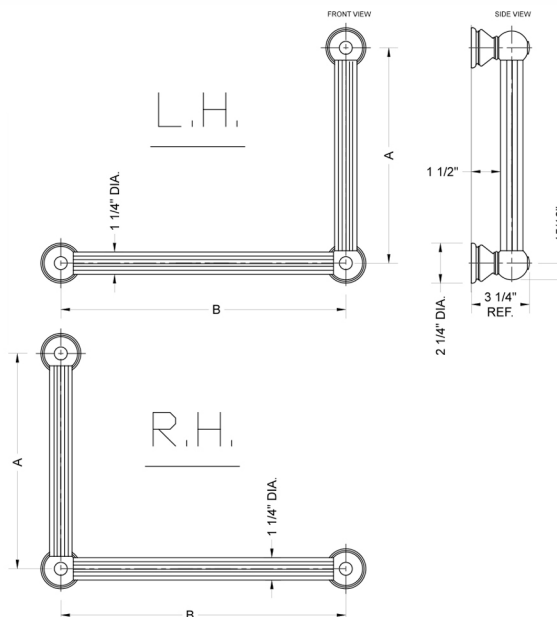

## G33 16H x 12W 90° Left Hand Grab Bar

Model #: **G33-16H-12W-LH-**

### FEATURES:

- ADA compliant when properly installed
- All brass construction, fully polished & plated
- All grab bars can be custom sized. Contact JACLO for pricing & availability
- Optional handshower sliders and toilet paper/wash cloth holders can be added only upon initial order
- Grab bars over 32" REQUIRE a middle post

### SPECIFICATION DRAWING:

BRASS LUXURY GRAB BAR			
PART. #	DESCRIPTION	A H	B W
G33-12H-12W	CENTER TO CENTER	12"	12"
G33-12H-16W	CENTER TO CENTER	12"	16"
G33-12H-24W	CENTER TO CENTER	12"	24"
G33-12H-32W	CENTER TO CENTER	12"	32"
G33-16H-12W	CENTER TO CENTER	16"	12"
G33-16H-16W	CENTER TO CENTER	16"	16"
G33-16H-24W	CENTER TO CENTER	16"	24"
G33-16H-32W	CENTER TO CENTER	16"	32"
G33-24H-12W	CENTER TO CENTER	24"	12"
G33-24H-16W	CENTER TO CENTER	24"	16"
G33-24H-24W	CENTER TO CENTER	24"	24"
G33-24H-32W	CENTER TO CENTER	24"	32"
G33-32H-12W	CENTER TO CENTER	32"	12"
G33-32H-16W	CENTER TO CENTER	32"	16"
G33-32H-24W	CENTER TO CENTER	32"	24"
G33-32H-32W	CENTER TO CENTER	32"	32"