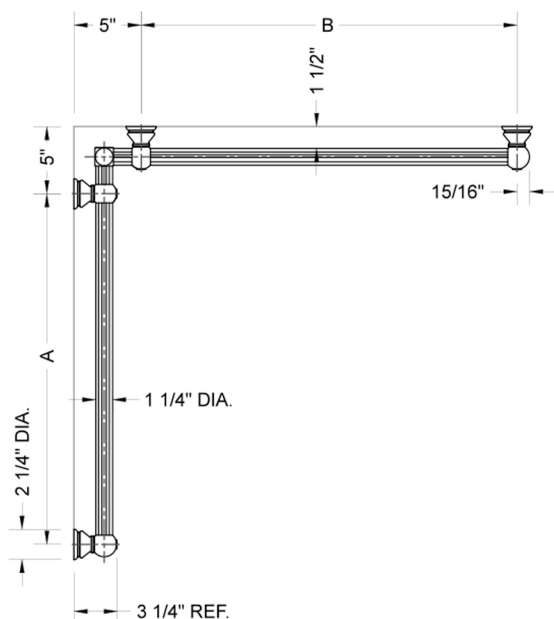

## G33 16" x 60" Inside Corner Grab Bar

Model #: G33-16-60-IC-

### FEATURES:

- ADA compliant when properly installed
- All brass construction, fully polished & plated
- All grab bars can be custom sized. Contact JACLO for pricing & availability
- Optional handshower sliders and toilet paper/wash cloth holders can be added only upon initial order
- Grab bars over 32" REQUIRE a middle post

### SPECIFICATION DRAWING:

BRASS LUXURY GRAB BAR							
PART. #	DESCRIPTION	A	B	PART. #	DESCRIPTION	A	B
G33-12-12-IC	CENTER OF POST	12"	12"	G33-24-36-IC	CENTER OF POST	24"	36"
G33-12-16-IC	CENTER OF POST	12"	16"	G33-24-48-IC	CENTER OF POST	24"	48"
G33-12-24-IC	CENTER OF POST	12"	24"	G33-24-60-IC	CENTER OF POST	24"	60"
G33-12-32-IC	CENTER OF POST	12"	32"				
G33-12-36-IC	CENTER OF POST	12"	36"	G33-32-32-IC	CENTER OF POST	32"	32"
G33-12-48-IC	CENTER OF POST	12"	48"	G33-32-36-IC	CENTER OF POST	32"	36"
G33-12-60-IC	CENTER OF POST	12"	60"	G33-32-48-IC	CENTER OF POST	32"	48"
				G33-32-60-IC	CENTER OF POST	32"	60"
G33-16-16-IC	CENTER OF POST	16"	16"				
G33-16-24-IC	CENTER OF POST	16"	24"	G33-36-36-IC	CENTER OF POST	36"	36"
G33-16-32-IC	CENTER OF POST	16"	32"	G33-36-48-IC	CENTER OF POST	36"	48"
				G33-36-60-IC	CENTER OF POST	36"	60"
G33-16-36-IC	CENTER OF POST	16"	36"				
G33-16-48-IC	CENTER OF POST	16"	48"	G33-48-48-IC	CENTER OF POST	48"	48"
G33-16-60-IC	CENTER OF POST	16"	60"	G33-48-60-IC	CENTER OF POST	48"	60"
G33-24-24-IC	CENTER OF POST	24"	24"	G33-60-60-IC	CENTER OF POST	60"	60"
G33-24-32-IC	CENTER OF POST	24"	32"				