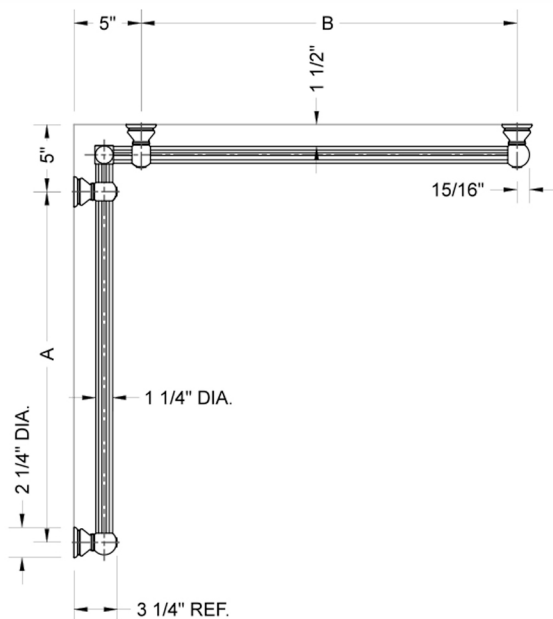

G33 16" x 48" Inside Corner Grab Bar

Model #: G33-16-48-IC-

FEATURES:

- ADA compliant when properly installed
- All brass construction, fully polished & plated
- All grab bars can be custom sized. Contact JACLO for pricing & availability
- Optional handshower sliders and toilet paper/wash cloth holders can be added only upon initial order
- Grab bars over 32" REQUIRE a middle post

SPECIFICATION DRAWING:

BRASS LUXURY GRAB BAR							
PART. #	DESCRIPTION	A	B	PART. #	DESCRIPTION	A	B
G33-12-12-IC	CENTER OF POST	12"	12"	G33-24-36-IC	CENTER OF POST	24"	36"
G33-12-16-IC	CENTER OF POST	12"	16"	G33-24-48-IC	CENTER OF POST	24"	48"
G33-12-24-IC	CENTER OF POST	12"	24"	G33-24-60-IC	CENTER OF POST	24"	60"
G33-12-32-IC	CENTER OF POST	12"	32"				
				G33-32-32-IC	CENTER OF POST	32"	32"
G33-12-36-IC	CENTER OF POST	12"	36"	G33-32-36-IC	CENTER OF POST	32"	36"
G33-12-48-IC	CENTER OF POST	12"	48"	G33-32-48-IC	CENTER OF POST	32"	48"
G33-12-60-IC	CENTER OF POST	12"	60"	G33-32-60-IC	CENTER OF POST	32"	60"
G33-16-16-IC	CENTER OF POST	16"	16"	G33-36-36-IC	CENTER OF POST	36"	36"
G33-16-24-IC	CENTER OF POST	16"	24"	G33-36-48-IC	CENTER OF POST	36"	48"
G33-16-32-IC	CENTER OF POST	16"	32"	G33-36-60-IC	CENTER OF POST	36"	60"
G33-16-36-IC	CENTER OF POST	16"	36"	G33-48-48-IC	CENTER OF POST	48"	48"
G33-16-48-IC	CENTER OF POST	16"	48"	G33-48-60-IC	CENTER OF POST	48"	60"
G33-16-60-IC	CENTER OF POST	16"	60"				
				G33-60-60-IC	CENTER OF POST	60"	60"
G33-24-24-IC	CENTER OF POST	24"	24"				
G33-24-32-IC	CENTER OF POST	24"	32"				