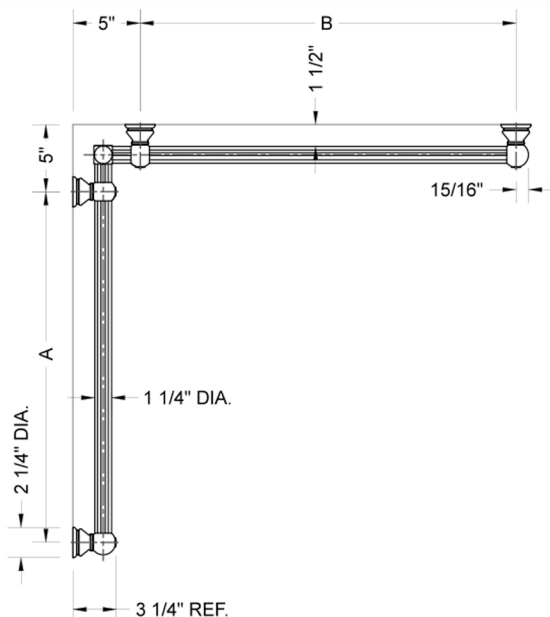

G33 16" x 32" Inside Corner Grab Bar

Model #: G33-16-32-IC-

FEATURES:

- ADA compliant when properly installed
- All brass construction, fully polished & plated
- All grab bars can be custom sized. Contact JACLO for pricing & availability
- Optional handshower sliders and toilet paper/wash cloth holders can be added only upon initial order
- Grab bars over 32" REQUIRE a middle post

SPECIFICATION DRAWING:

BRASS LUXURY GRAB BAR							
PART. #	DESCRIPTION	A	B	PART. #	DESCRIPTION	A	B
G33-12-12-IC	CENTER OF POST	12"	12"	G33-24-36-IC	CENTER OF POST	24"	36"
G33-12-16-IC	CENTER OF POST	12"	16"	G33-24-48-IC	CENTER OF POST	24"	48"
G33-12-24-IC	CENTER OF POST	12"	24"	G33-24-60-IC	CENTER OF POST	24"	60"
G33-12-32-IC	CENTER OF POST	12"	32"				
				G33-32-32-IC	CENTER OF POST	32"	32"
G33-12-36-IC	CENTER OF POST	12"	36"	G33-32-36-IC	CENTER OF POST	32"	36"
G33-12-48-IC	CENTER OF POST	12"	48"	G33-32-48-IC	CENTER OF POST	32"	48"
G33-12-60-IC	CENTER OF POST	12"	60"	G33-32-60-IC	CENTER OF POST	32"	60"
G33-16-16-IC	CENTER OF POST	16"	16"	G33-36-36-IC	CENTER OF POST	36"	36"
G33-16-24-IC	CENTER OF POST	16"	24"	G33-36-48-IC	CENTER OF POST	36"	48"
G33-16-32-IC	CENTER OF POST	16"	32"	G33-36-60-IC	CENTER OF POST	36"	60"
G33-16-36-IC	CENTER OF POST	16"	36"	G33-48-48-IC	CENTER OF POST	48"	48"
G33-16-48-IC	CENTER OF POST	16"	48"	G33-48-60-IC	CENTER OF POST	48"	60"
G33-16-60-IC	CENTER OF POST	16"	60"				
				G33-60-60-IC	CENTER OF POST	60"	60"
G33-24-24-IC	CENTER OF POST	24"	24"				
G33-24-32-IC	CENTER OF POST	24"	32"				