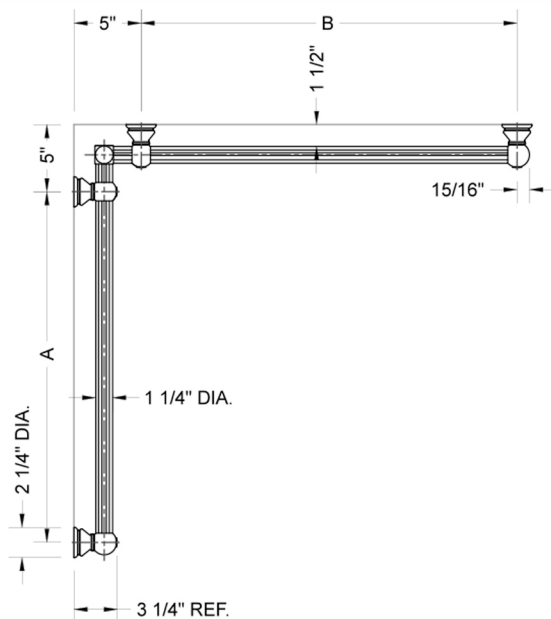

G33 16" x 24" Inside Corner Grab Bar

Model #: G33-16-24-IC-

FEATURES:

- ADA compliant when properly installed
- All brass construction, fully polished & plated
- All grab bars can be custom sized. Contact JACLO for pricing & availability
- Optional handshower sliders and toilet paper/wash cloth holders can be added only upon initial order
- Grab bars over 32" REQUIRE a middle post

SPECIFICATION DRAWING:

BRASS LUXURY GRAB BAR							
PART. #	DESCRIPTION	A	B	PART. #	DESCRIPTION	A	B
G33-12-12-IC	CENTER OF POST	12"	12"	G33-24-36-IC	CENTER OF POST	24"	36"
G33-12-16-IC	CENTER OF POST	12"	16"	G33-24-48-IC	CENTER OF POST	24"	48"
G33-12-24-IC	CENTER OF POST	12"	24"	G33-24-60-IC	CENTER OF POST	24"	60"
G33-12-32-IC	CENTER OF POST	12"	32"				
G33-12-36-IC	CENTER OF POST	12"	36"	G33-32-32-IC	CENTER OF POST	32"	32"
G33-12-48-IC	CENTER OF POST	12"	48"	G33-32-36-IC	CENTER OF POST	32"	36"
G33-12-60-IC	CENTER OF POST	12"	60"	G33-32-48-IC	CENTER OF POST	32"	48"
				G33-32-60-IC	CENTER OF POST	32"	60"
G33-16-16-IC	CENTER OF POST	16"	16"				
G33-16-24-IC	CENTER OF POST	16"	24"	G33-36-36-IC	CENTER OF POST	36"	36"
G33-16-32-IC	CENTER OF POST	16"	32"	G33-36-48-IC	CENTER OF POST	36"	48"
				G33-36-60-IC	CENTER OF POST	36"	60"
G33-16-36-IC	CENTER OF POST	16"	36"				
G33-16-48-IC	CENTER OF POST	16"	48"	G33-48-48-IC	CENTER OF POST	48"	48"
G33-16-60-IC	CENTER OF POST	16"	60"	G33-48-60-IC	CENTER OF POST	48"	60"
G33-24-24-IC	CENTER OF POST	24"	24"	G33-60-60-IC	CENTER OF POST	60"	60"
G33-24-32-IC	CENTER OF POST	24"	32"				