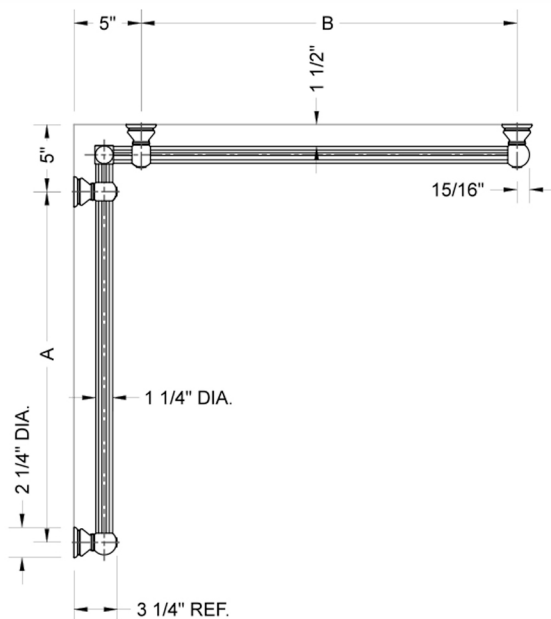

G33 16" x 16" Inside Corner Grab Bar

Model #: G33-16-16-IC-

FEATURES:

- ADA compliant when properly installed
- All brass construction, fully polished & plated
- All grab bars can be custom sized. Contact JACLO for pricing & availability
- Optional handshower sliders and toilet paper/wash cloth holders can be added only upon initial order
- Grab bars over 32" REQUIRE a middle post

SPECIFICATION DRAWING:

BRASS LUXURY GRAB BAR							
PART. #	DESCRIPTION	A	B	PART. #	DESCRIPTION	A	B
G33-12-12-IC	CENTER OF POST	12"	12"	G33-24-36-IC	CENTER OF POST	24"	36"
G33-12-16-IC	CENTER OF POST	12"	16"	G33-24-48-IC	CENTER OF POST	24"	48"
G33-12-24-IC	CENTER OF POST	12"	24"	G33-24-60-IC	CENTER OF POST	24"	60"
G33-12-32-IC	CENTER OF POST	12"	32"				
				G33-32-32-IC	CENTER OF POST	32"	32"
G33-12-36-IC	CENTER OF POST	12"	36"	G33-32-36-IC	CENTER OF POST	32"	36"
G33-12-48-IC	CENTER OF POST	12"	48"	G33-32-48-IC	CENTER OF POST	32"	48"
G33-12-60-IC	CENTER OF POST	12"	60"	G33-32-60-IC	CENTER OF POST	32"	60"
G33-16-16-IC	CENTER OF POST	16"	16"	G33-36-36-IC	CENTER OF POST	36"	36"
G33-16-24-IC	CENTER OF POST	16"	24"	G33-36-48-IC	CENTER OF POST	36"	48"
G33-16-32-IC	CENTER OF POST	16"	32"	G33-36-60-IC	CENTER OF POST	36"	60"
G33-16-36-IC	CENTER OF POST	16"	36"	G33-48-48-IC	CENTER OF POST	48"	48"
G33-16-48-IC	CENTER OF POST	16"	48"	G33-48-60-IC	CENTER OF POST	48"	60"
G33-16-60-IC	CENTER OF POST	16"	60"				
				G33-60-60-IC	CENTER OF POST	60"	60"
G33-24-24-IC	CENTER OF POST	24"	24"				
G33-24-32-IC	CENTER OF POST	24"	32"				