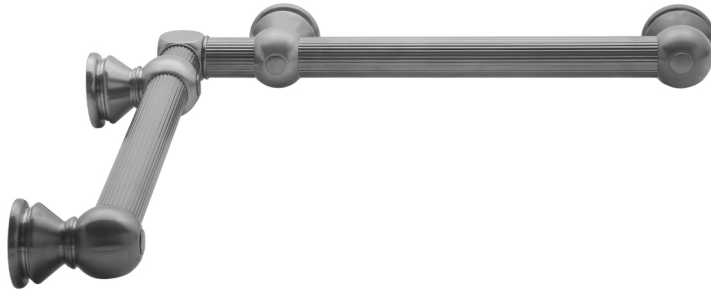

G33 16" x 16" Inside Corner Grab Bar

Model #: G33-16-16-IC-

FEATURES:

- ADA compliant when properly installed
- All brass construction, fully polished & plated
- All grab bars can be custom sized. Contact JACLO for pricing & availability
- Optional handshower sliders and toilet paper/wash cloth holders can be added only upon initial order
- Grab bars over 32" REQUIRE a middle post

AVAILABLE FINISHES:

Polished Chrome (PCH)	Satin Chrome (SC)	Bronze Umber (BU)
Satin Nickel (SN)	Pewter (PEW)	Caramel Bronze (CB)
Polished Nickel (PN)	Antique Brass (AB)	Antique Copper (ACU)
Oil-Rubbed Bronze (ORB)	Polished Brass (PB)	Polished Copper (PCU)
Vintage Bronze (VB)	Satin Brass (SB)	Matte Black (MBK)
Satin Gold (SG)	Polished Gold (PG)	Black Nickel (BKN)
Bombay Gold (BG)	Jewelers Gold (JG)	Europa Bronze (EB)
White (WH)	Sedona Beige (SDB)	Tristan Brass (TB)
Unlacquered Brass (ULB)	Satin Cooper (SCU)	