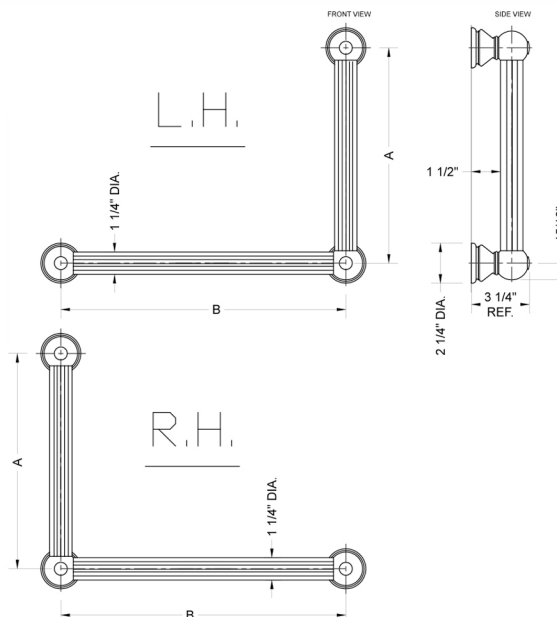

G33 12H x 32W 90° Right Hand Grab Bar

Model #: **G33-12H-32W-RH-**

FEATURES:

- ADA compliant when properly installed
- All brass construction, fully polished & plated
- All grab bars can be custom sized. Contact JACLO for pricing & availability
- Optional handshower sliders and toilet paper/wash cloth holders can be added only upon initial order
- Grab bars over 32" REQUIRE a middle post

SPECIFICATION DRAWING:

BRASS LUXURY GRAB BAR			
PART. #	DESCRIPTION	A H	B W
G33-12H-12W	CENTER TO CENTER	12"	12"
G33-12H-16W	CENTER TO CENTER	12"	16"
G33-12H-24W	CENTER TO CENTER	12"	24"
G33-12H-32W	CENTER TO CENTER	12"	32"
G33-16H-12W	CENTER TO CENTER	16"	12"
G33-16H-16W	CENTER TO CENTER	16"	16"
G33-16H-24W	CENTER TO CENTER	16"	24"
G33-16H-32W	CENTER TO CENTER	16"	32"
G33-24H-12W	CENTER TO CENTER	24"	12"
G33-24H-16W	CENTER TO CENTER	24"	16"
G33-24H-24W	CENTER TO CENTER	24"	24"
G33-24H-32W	CENTER TO CENTER	24"	32"
G33-32H-12W	CENTER TO CENTER	32"	12"
G33-32H-16W	CENTER TO CENTER	32"	16"
G33-32H-24W	CENTER TO CENTER	32"	24"
G33-32H-32W	CENTER TO CENTER	32"	32"