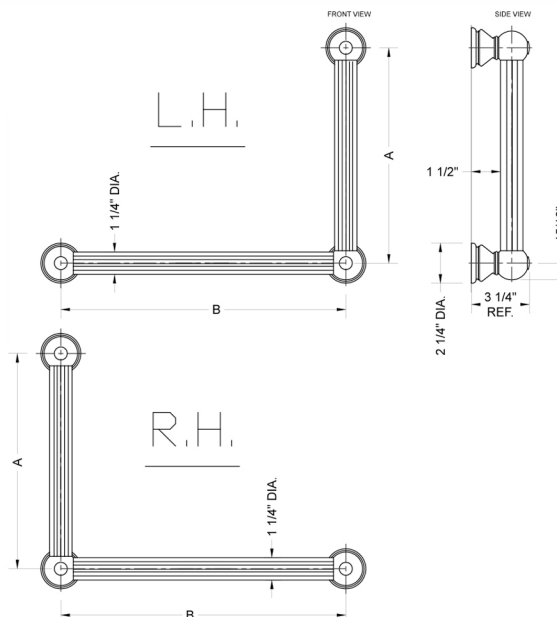

G33 12H x 32W 90° Left Hand Grab Bar

Model #: **G33-12H-32W-LH-**

FEATURES:

- ADA compliant when properly installed
- All brass construction, fully polished & plated
- All grab bars can be custom sized. Contact JACLO for pricing & availability
- Optional handshower sliders and toilet paper/wash cloth holders can be added only upon initial order
- Grab bars over 32" REQUIRE a middle post

SPECIFICATION DRAWING:

BRASS LUXURY GRAB BAR			
PART. #	DESCRIPTION	A H	B W
G33-12H-12W	CENTER TO CENTER	12"	12"
G33-12H-16W	CENTER TO CENTER	12"	16"
G33-12H-24W	CENTER TO CENTER	12"	24"
G33-12H-32W	CENTER TO CENTER	12"	32"
G33-16H-12W	CENTER TO CENTER	16"	12"
G33-16H-16W	CENTER TO CENTER	16"	16"
G33-16H-24W	CENTER TO CENTER	16"	24"
G33-16H-32W	CENTER TO CENTER	16"	32"
G33-24H-12W	CENTER TO CENTER	24"	12"
G33-24H-16W	CENTER TO CENTER	24"	16"
G33-24H-24W	CENTER TO CENTER	24"	24"
G33-24H-32W	CENTER TO CENTER	24"	32"
G33-32H-12W	CENTER TO CENTER	32"	12"
G33-32H-16W	CENTER TO CENTER	32"	16"
G33-32H-24W	CENTER TO CENTER	32"	24"
G33-32H-32W	CENTER TO CENTER	32"	32"