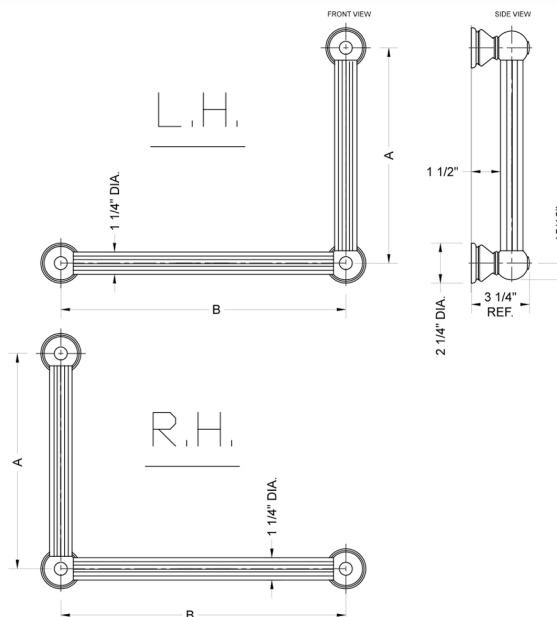

G33 12H x 24W 90° Right Hand Grab Bar

Model #: **G33-12H-24W-RH-**

FEATURES:

- ADA compliant when properly installed
- All brass construction, fully polished & plated
- All grab bars can be custom sized. Contact JACLO for pricing & availability
- Optional handshower sliders and toilet paper/wash cloth holders can be added only upon initial order
- Grab bars over 32" REQUIRE a middle post

SPECIFICATION DRAWING:

BRASS LUXURY GRAB BAR			
PART. #	DESCRIPTION	A H	B W
G33-12H-12W	CENTER TO CENTER	12"	12"
G33-12H-16W	CENTER TO CENTER	12"	16"
G33-12H-24W	CENTER TO CENTER	12"	24"
G33-12H-32W	CENTER TO CENTER	12"	32"
G33-16H-12W	CENTER TO CENTER	16"	12"
G33-16H-16W	CENTER TO CENTER	16"	16"
G33-16H-24W	CENTER TO CENTER	16"	24"
G33-16H-32W	CENTER TO CENTER	16"	32"
G33-24H-12W	CENTER TO CENTER	24"	12"
G33-24H-16W	CENTER TO CENTER	24"	16"
G33-24H-24W	CENTER TO CENTER	24"	24"
G33-24H-32W	CENTER TO CENTER	24"	32"
G33-32H-12W	CENTER TO CENTER	32"	12"
G33-32H-16W	CENTER TO CENTER	32"	16"
G33-32H-24W	CENTER TO CENTER	32"	24"
G33-32H-32W	CENTER TO CENTER	32"	32"