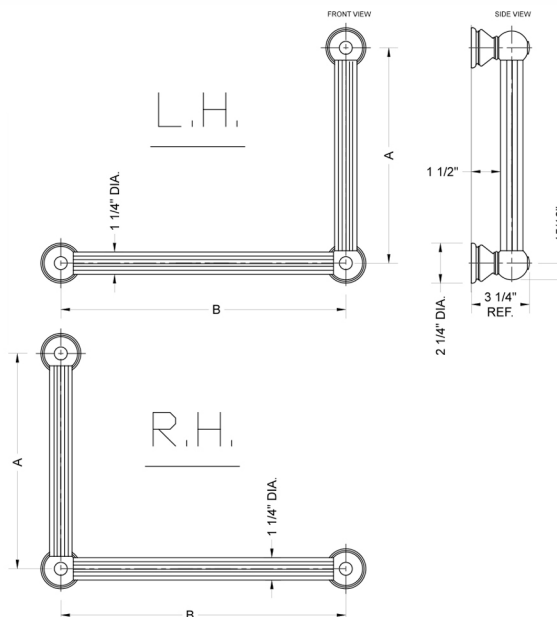

G33 12H x 24W 90° Left Hand Grab Bar

Model #: **G33-12H-24W-LH-**

FEATURES:

- ADA compliant when properly installed
- All brass construction, fully polished & plated
- All grab bars can be custom sized. Contact JACLO for pricing & availability
- Optional handshower sliders and toilet paper/wash cloth holders can be added only upon initial order
- Grab bars over 32" REQUIRE a middle post

SPECIFICATION DRAWING:

BRASS LUXURY GRAB BAR			
PART. #	DESCRIPTION	A H	B W
G33-12H-12W	CENTER TO CENTER	12"	12"
G33-12H-16W	CENTER TO CENTER	12"	16"
G33-12H-24W	CENTER TO CENTER	12"	24"
G33-12H-32W	CENTER TO CENTER	12"	32"
G33-16H-12W	CENTER TO CENTER	16"	12"
G33-16H-16W	CENTER TO CENTER	16"	16"
G33-16H-24W	CENTER TO CENTER	16"	24"
G33-16H-32W	CENTER TO CENTER	16"	32"
G33-24H-12W	CENTER TO CENTER	24"	12"
G33-24H-16W	CENTER TO CENTER	24"	16"
G33-24H-24W	CENTER TO CENTER	24"	24"
G33-24H-32W	CENTER TO CENTER	24"	32"
G33-32H-12W	CENTER TO CENTER	32"	12"
G33-32H-16W	CENTER TO CENTER	32"	16"
G33-32H-24W	CENTER TO CENTER	32"	24"
G33-32H-32W	CENTER TO CENTER	32"	32"