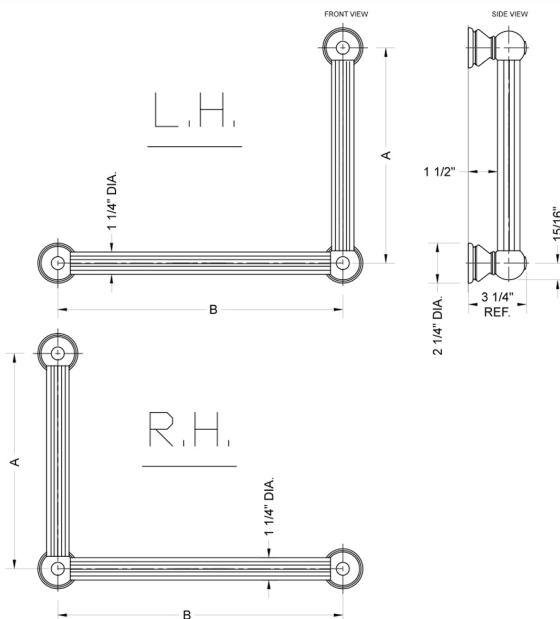

G33 12H x 16W 90° Right Hand Grab Bar

Model #: **G33-12H-16W-RH-**

FEATURES:

- ADA compliant when properly installed
- All brass construction, fully polished & plated
- All grab bars can be custom sized. Contact JACLO for pricing & availability
- Optional handshower sliders and toilet paper/wash cloth holders can be added only upon initial order
- Grab bars over 32" REQUIRE a middle post

SPECIFICATION DRAWING:

BRASS LUXURY GRAB BAR			
PART. #	DESCRIPTION	A H	B W
G33-12H-12W	CENTER TO CENTER	12"	12"
G33-12H-16W	CENTER TO CENTER	12"	16"
G33-12H-24W	CENTER TO CENTER	12"	24"
G33-12H-32W	CENTER TO CENTER	12"	32"
G33-16H-12W	CENTER TO CENTER	16"	12"
G33-16H-16W	CENTER TO CENTER	16"	16"
G33-16H-24W	CENTER TO CENTER	16"	24"
G33-16H-32W	CENTER TO CENTER	16"	32"
G33-24H-12W	CENTER TO CENTER	24"	12"
G33-24H-16W	CENTER TO CENTER	24"	16"
G33-24H-24W	CENTER TO CENTER	24"	24"
G33-24H-32W	CENTER TO CENTER	24"	32"
G33-32H-12W	CENTER TO CENTER	32"	12"
G33-32H-16W	CENTER TO CENTER	32"	16"
G33-32H-24W	CENTER TO CENTER	32"	24"
G33-32H-32W	CENTER TO CENTER	32"	32"